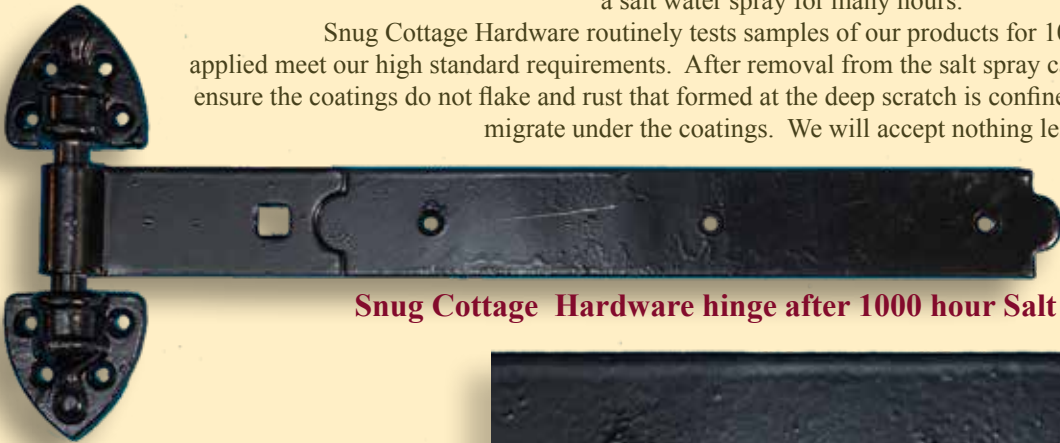

TESTING FOR RUST RESISTANCE

Salt spray testing is the industry standard when it comes to determining a products surface coating stability and the ability to resist rusting over time. Prior to testing a deliberate scratch is made that penetrates the surface coating deep into the underlying metal substrate. Typically a sample of the product is put in a cabinet where it is sprayed with a salt water spray for many hours.

Snug Cottage Hardware routinely tests samples of our products for 1000 hours to ensure the finishes applied meet our high standard requirements. After removal from the salt spray cabinet product is examined to ensure the coatings do not flake and rust that formed at the deep scratch is confined to the scratch and does not migrate under the coatings. We will accept nothing less