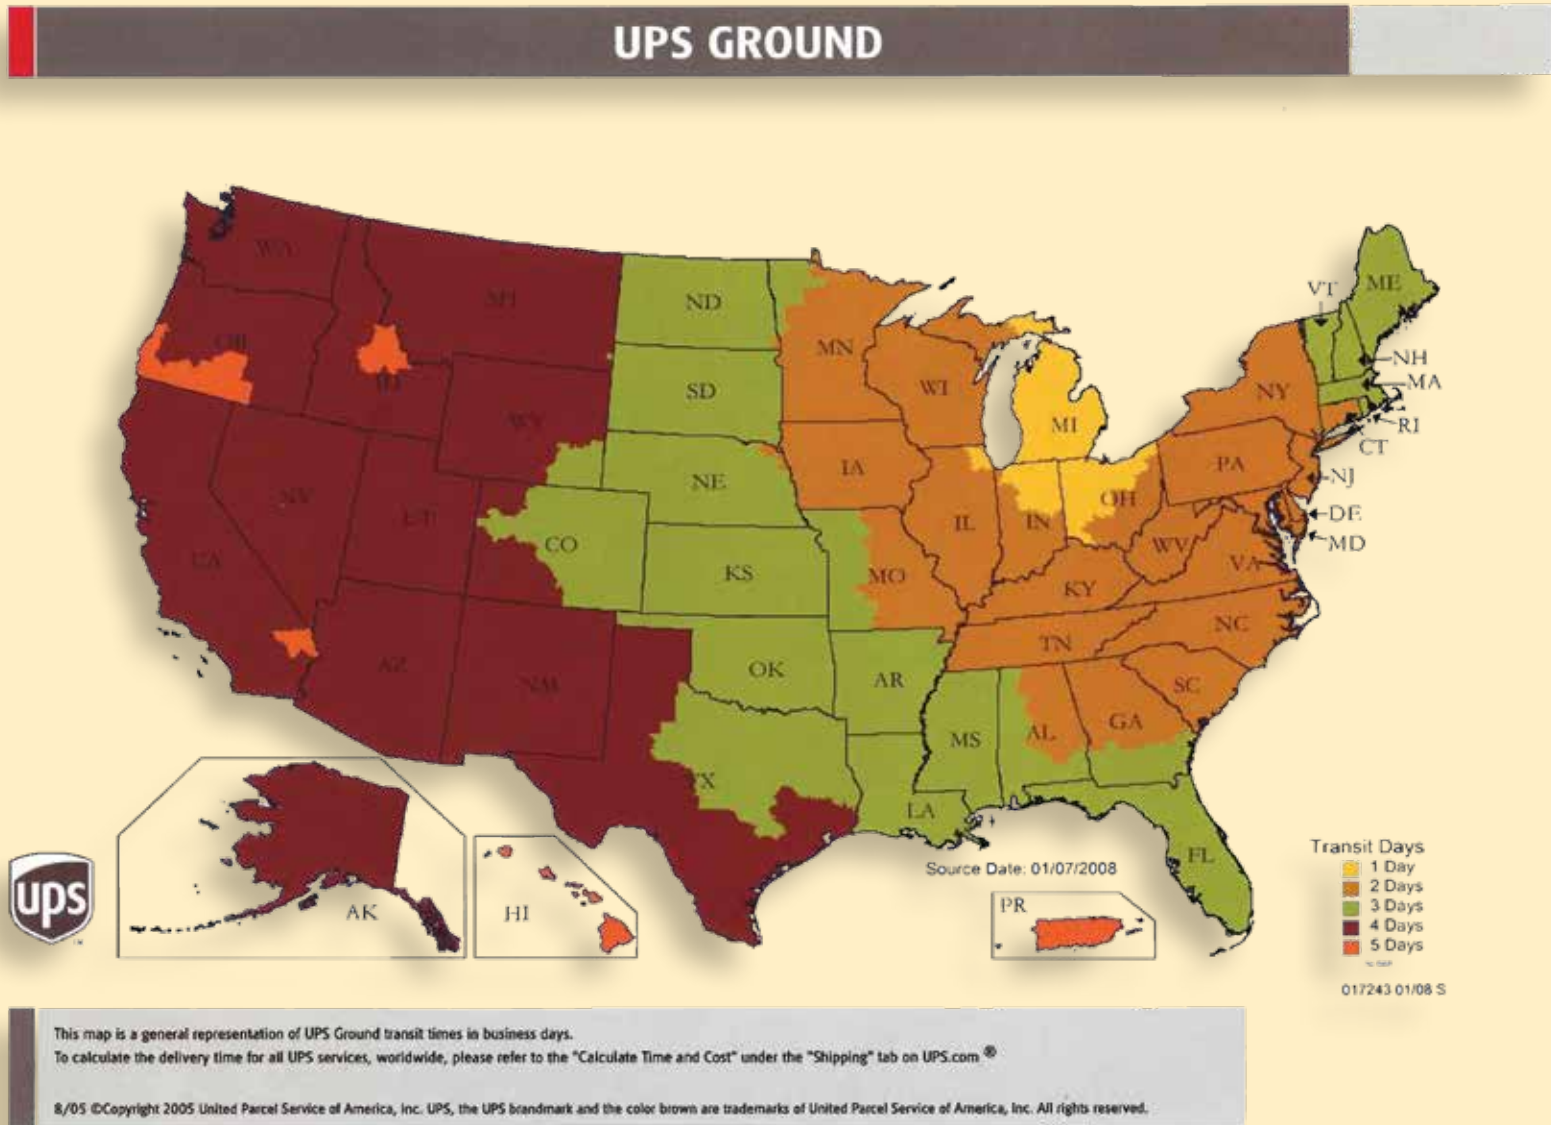

RIGHT HAND INSTALLATIONS (BL2615-RH)

FLUSH ON THE OUTSIDE

INSTALLED IN CENTER OF OPENING

FLUSH ON THE INSIDE

**RIGHT HAND
OR
LEFT HAND**

**ORDERING INFORMATION
FOR BORG LOCKS**

UPS SHIPPING TIMES

MAP BELOW IS PUBLISHED BY UPS AND IS A GUIDE FOR THEIR GROUND SERVICE FROM OUR LOCATION IN MARYSVILLE, MI 48040.