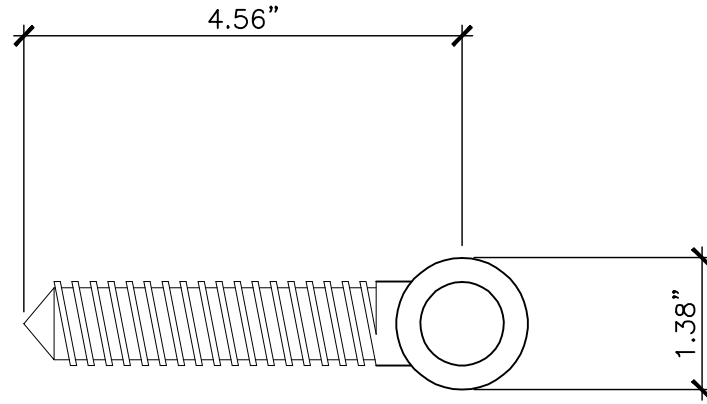

TOP

SIDE

FRONT

<p>PROPERTY OF:          SNUG COTTAGE          HARDWARE LLC          MARYSVILLE MI.          48040</p>	<p>PRODUCT DESCRIPTION:          3/4" PIN TO SCREW          ALL DIMENSIONS <math>\pm 0.125"</math></p>	<p>PART NUMBER:          8308-072/07P</p>
--	--	---

TOP

SIDE

8309-052/05P

3/4" EYE TO SCREW

ALL DIMENSIONS  $\pm 0.125$ "