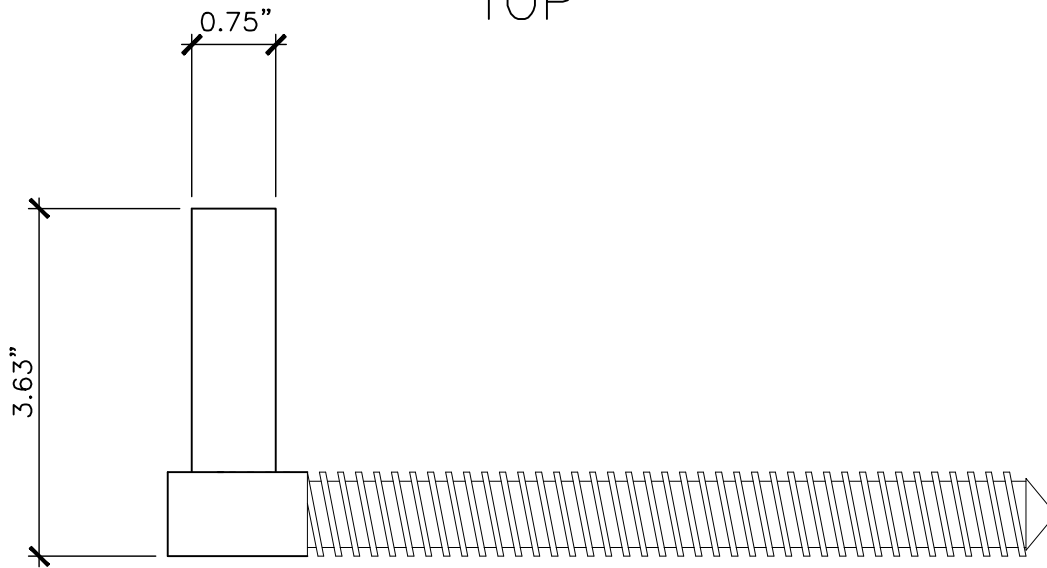

TOP

SIDE

FRONT

<p>PROPERTY OF:          SNUG COTTAGE          HARDWARE LLC          MARYSVILLE MI.          48040</p>	<p>PRODUCT DESCRIPTION:          3/4" PIN TO SCREW          ALL DIMENSIONS <math>\pm 0.125"</math></p>	<p>PART NUMBER:          8308-072/07P</p>
--	--	---

TOP

SIDE

8309-052/05P

3/4" EYE TO SCREW

ALL DIMENSIONS  $\pm 0.125$ "