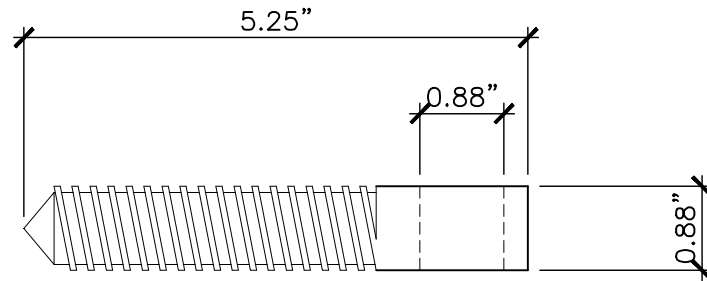

TOP

SIDE

FRONT

<p>PROPERTY OF:          SNUG COTTAGE          HARDWARE LLC          MARYSVILLE MI.          48040</p>	<p>PRODUCT DESCRIPTION:          3/4" PIN TO SCREW          ALL DIMENSIONS <math>\pm 0.125"</math></p>	<p>PART NUMBER:          8308-072/07P</p>
--	--	---

TOP

SIDE

8309-052/05P

3/4" EYE TO SCREW

ALL DIMENSIONS  $\pm 0.125$ "