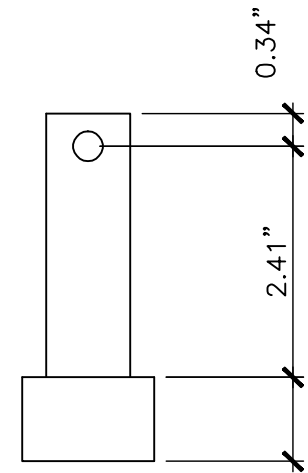

TOP

SIDE

FRONT

<p>PROPERTY OF:          SNUG COTTAGE          HARDWARE LLC          MARYSVILLE MI.          48040</p>	<p>PRODUCT DESCRIPTION:          3/4" PIN TO SCREW          ALL DIMENSIONS <math>\pm 0.125"</math></p>	<p>PART NUMBER:          8308-072/07P</p>
--	--	---

TOP

SIDE

8309-052/05P

3/4" EYE TO SCREW

ALL DIMENSIONS  $\pm 0.125$ "