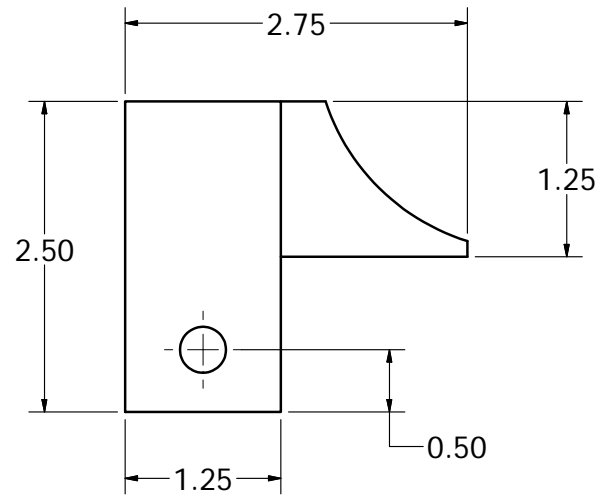

LEFT

RIGHT

3030
DOOR TRACK STOPS
FOR 3000-3063 HANGERS