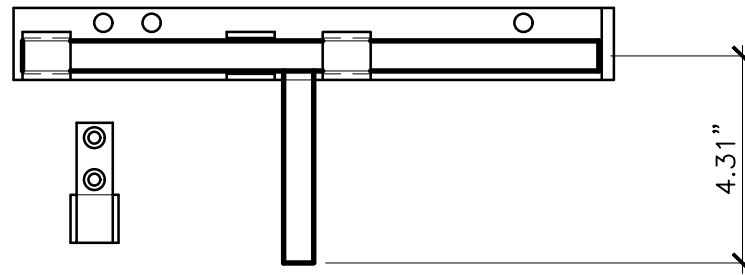

FRONT — SLIDE BOLT EXTENDED

FRONT — SLIDE BOLT PULLED IN

SIDE VIEW — SLIDE BOLT PULLED IN

FRONT VIEW
LATCH

SIDE VIEW
LATCH

PROPERTY OF: 	PRODUCT DESCRIPTION: 12" LOCKABLE CANE BOLT ALL DIMENSIONS $\pm 0.125"$	PART NUMBER: 5000
-----------------------------------------------------------------------------------------------------	-------------------------------------------------------------------------------	----------------------