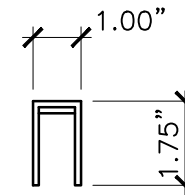

FRONT — SLIDE BOLT EXTENDED

FRONT — SLIDE BOLT PULLED IN

SIDE VIEW — SLIDE BOLT PULLED IN

FRONT VIEW
LATCH

SIDE VIEW
LATCH

PROPERTY OF: 	PRODUCT DESCRIPTION: 12" LOCKABLE CANE BOLT ALL DIMENSIONS $\pm 0.125"$	PART NUMBER: 5000
-----------------------------------------------------------------------------------------------------	-------------------------------------------------------------------------------	----------------------