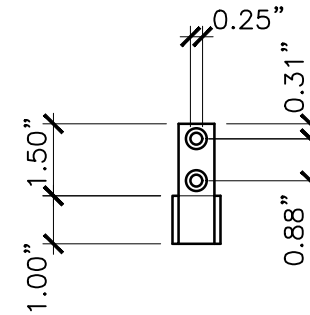

FRONT — SLIDE BOLT EXTENDED

FRONT — SLIDE BOLT PULLED IN

SIDE VIEW — SLIDE BOLT PULLED IN

FRONT VIEW
LATCH

SIDE VIEW
LATCH

PROPERTY OF: 	PRODUCT DESCRIPTION: 12" LOCKABLE CANE BOLT ALL DIMENSIONS $\pm 0.125"$	PART NUMBER: 5000
-----------------------------------------------------------------------------------------------------	-------------------------------------------------------------------------------	----------------------