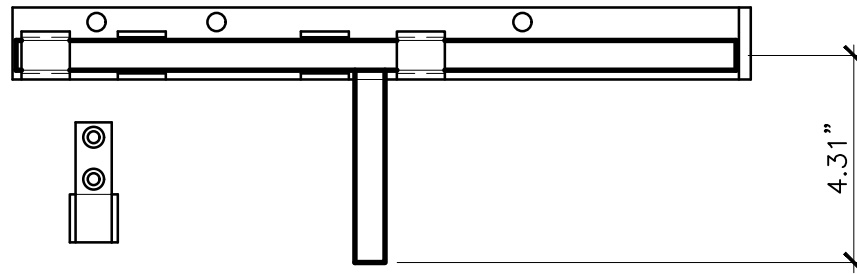

FRONT — SLIDE BOLT EXTENDED

FRONT — SLIDE BOLT PULLED IN

SIDE VIEW — SLIDE BOLT PULLED IN

FRONT VIEW
LATCH

SIDE VIEW
LATCH

PROPERTY OF: 	PRODUCT DESCRIPTION: 15" LOCKABLE CANE BOLT ALL DIMENSIONS $\pm 0.125"$	PART NUMBER: 5000
---	---	----------------------