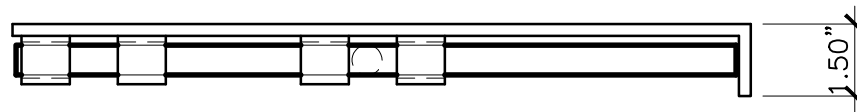

FRONT — SLIDE BOLT EXTENDED

FRONT — SLIDE BOLT PULLED IN

SIDE VIEW — SLIDE BOLT PULLED IN

FRONT VIEW
LATCH

SIDE VIEW
LATCH

PROPERTY OF: 	PRODUCT DESCRIPTION: 15" LOCKABLE CANE BOLT ALL DIMENSIONS $\pm 0.125"$	PART NUMBER: 5000
---	---	----------------------