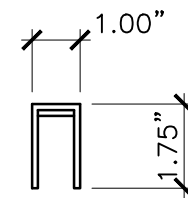

FRONT — SLIDE BOLT EXTENDED

FRONT — SLIDE BOLT PULLED IN

SIDE VIEW — SLIDE BOLT PULLED IN

FRONT VIEW
LATCH

SIDE VIEW
LATCH

PROPERTY OF: 	PRODUCT DESCRIPTION: 15" LOCKABLE CANE BOLT ALL DIMENSIONS $\pm 0.125"$	PART NUMBER: 5000
---	---	----------------------