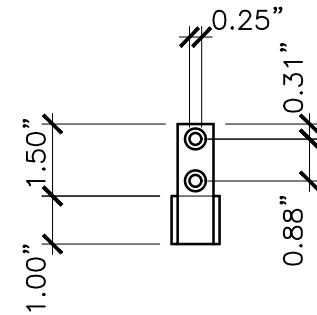

FRONT — SLIDE BOLT EXTENDED

FRONT — SLIDE BOLT PULLED IN

SIDE VIEW — SLIDE BOLT PULLED IN

FRONT VIEW
LATCH

SIDE VIEW
LATCH

PROPERTY OF: 	PRODUCT DESCRIPTION: 15" LOCKABLE CANE BOLT ALL DIMENSIONS $\pm 0.125"$	PART NUMBER: 5000
---	---	----------------------