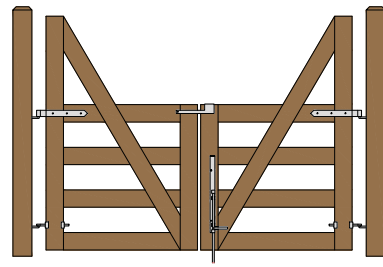

Cape Cod Gate Hanging Configurations  
Central Eye Double Straps  
(8312)  
Hung between posts.  
Hoover Fence Company

4 ft wide single gate

4 ft wide double gates

5 ft wide single gate

4 ft wide and 5 ft wide double gates

6 ft wide single gate

4 ft wide and 6 ft wide double gates

8 ft wide single gate

4 ft wide and 8 ft wide double gates

10 ft wide single gate

4 ft wide and 10 ft wide double gates

6 ft wide double gates

8 ft wide double gates

5 ft wide double gates

10 ft wide double gates