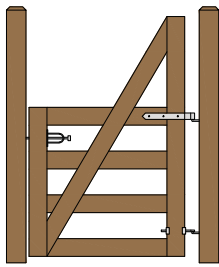

Cape Cod Gate Hanging Configurations  
Central Eye Double Straps  
(8312)  
Hung between posts.  
Hoover Fence Company

4 ft wide single gate

4 ft wide double gates

5 ft wide single gate

4 ft wide and 5 ft wide double gates

6 ft wide single gate

4 ft wide and 6 ft wide double gates

8 ft wide single gate

4 ft wide and 8 ft wide double gates

10 ft wide single gate

4 ft wide and 10 ft wide double gates

6 ft wide double gates

8 ft wide double gates

5 ft wide double gates

10 ft wide double gates