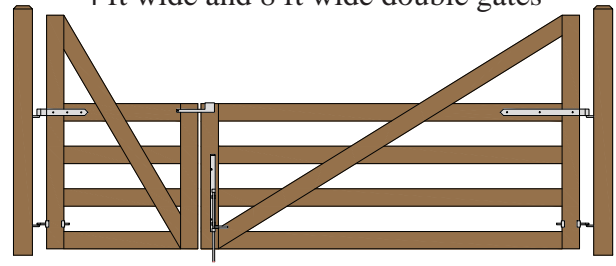

Cape Cod Gate Hanging Configurations  
Central Eye Double Straps  
(8312)  
Hung between posts.  
Hoover Fence Company

4 ft wide single gate

4 ft wide double gates

5 ft wide single gate

4 ft wide and 5 ft wide double gates

6 ft wide single gate

4 ft wide and 6 ft wide double gates

8 ft wide single gate

4 ft wide and 8 ft wide double gates

10 ft wide single gate

4 ft wide and 10 ft wide double gates

6 ft wide double gates

8 ft wide double gates

5 ft wide double gates

10 ft wide double gates