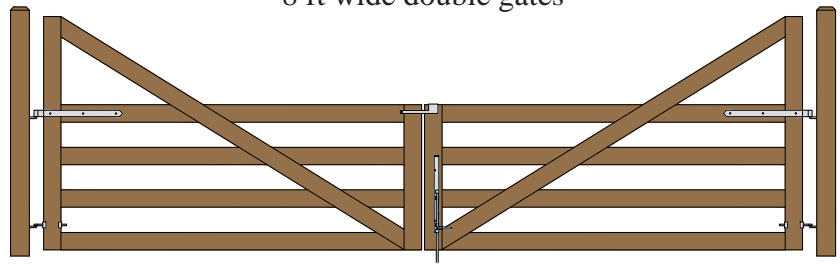

Cape Cod Gate Hanging Configurations  
Central Eye Double Straps  
(8312)  
Hung between posts.  
Hoover Fence Company

4 ft wide single gate

4 ft wide double gates

5 ft wide single gate

4 ft wide and 5 ft wide double gates

6 ft wide single gate

4 ft wide and 6 ft wide double gates

8 ft wide single gate

4 ft wide and 8 ft wide double gates

10 ft wide single gate

4 ft wide and 10 ft wide double gates

6 ft wide double gates

8 ft wide double gates

5 ft wide double gates

10 ft wide double gates