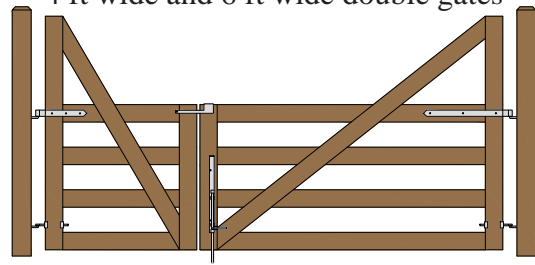

Cape Cod Gate Hanging Configurations  
Central Eye Double Straps  
(8312)  
Hung between posts.  
Hoover Fence Company

4 ft wide single gate

4 ft wide double gates

5 ft wide single gate

4 ft wide and 5 ft wide double gates

6 ft wide single gate

4 ft wide and 6 ft wide double gates

8 ft wide single gate

4 ft wide and 8 ft wide double gates

10 ft wide single gate

4 ft wide and 10 ft wide double gates

6 ft wide double gates

8 ft wide double gates

5 ft wide double gates

10 ft wide double gates