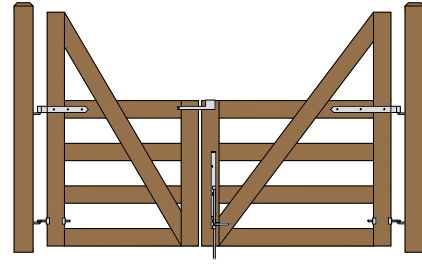

Cape Cod Gate Hanging Configurations  
Central Eye Double Straps  
(8312)  
Hung between posts.  
Hoover Fence Company

4 ft wide single gate

4 ft wide double gates

5 ft wide single gate

4 ft wide and 5 ft wide double gates

6 ft wide single gate

4 ft wide and 6 ft wide double gates

8 ft wide single gate

4 ft wide and 8 ft wide double gates

10 ft wide single gate

4 ft wide and 10 ft wide double gates

6 ft wide double gates

8 ft wide double gates

5 ft wide double gates

10 ft wide double gates