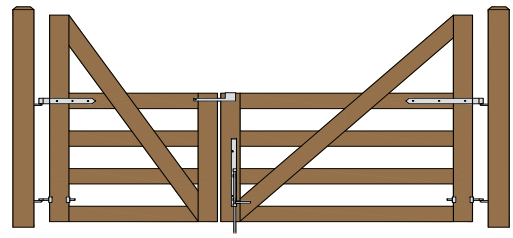

Cape Cod Gate Hanging Configurations  
Central Eye Double Straps  
(8312)  
Hung between posts.  
Hoover Fence Company

4 ft wide single gate

4 ft wide double gates

5 ft wide single gate

4 ft wide and 5 ft wide double gates

6 ft wide single gate

4 ft wide and 6 ft wide double gates

8 ft wide single gate

4 ft wide and 8 ft wide double gates

10 ft wide single gate

4 ft wide and 10 ft wide double gates

6 ft wide double gates

8 ft wide double gates

5 ft wide double gates

10 ft wide double gates