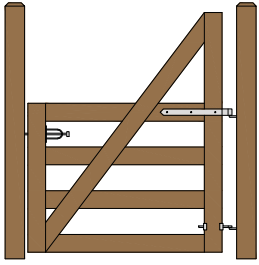

Cape Cod Gate Hanging Configurations  
Central Eye Double Straps  
(8312)  
Hung between posts.  
Hoover Fence Company

4 ft wide single gate

4 ft wide double gates

5 ft wide single gate

4 ft wide and 5 ft wide double gates

6 ft wide single gate

4 ft wide and 6 ft wide double gates

8 ft wide single gate

4 ft wide and 8 ft wide double gates

10 ft wide single gate

4 ft wide and 10 ft wide double gates

6 ft wide double gates

8 ft wide double gates

5 ft wide double gates

10 ft wide double gates