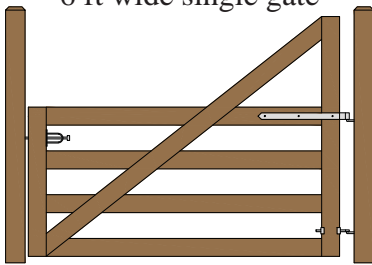

Cape Cod Gate Hanging Configurations  
Central Eye Double Straps  
(8312)  
Hung between posts.  
Hoover Fence Company

4 ft wide single gate

4 ft wide double gates

5 ft wide single gate

4 ft wide and 5 ft wide double gates

6 ft wide single gate

4 ft wide and 6 ft wide double gates

8 ft wide single gate

4 ft wide and 8 ft wide double gates

10 ft wide single gate

4 ft wide and 10 ft wide double gates

6 ft wide double gates

8 ft wide double gates

5 ft wide double gates

10 ft wide double gates