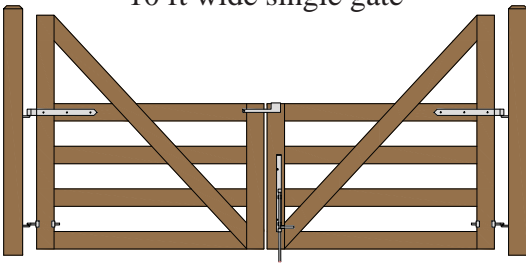

Cape Cod Gate Hanging Configurations  
Central Eye Double Straps  
(8312)  
Hung between posts.  
Hoover Fence Company

4 ft wide single gate

4 ft wide double gates

5 ft wide single gate

4 ft wide and 5 ft wide double gates

6 ft wide single gate

4 ft wide and 6 ft wide double gates

8 ft wide single gate

4 ft wide and 8 ft wide double gates

10 ft wide single gate

4 ft wide and 10 ft wide double gates

6 ft wide double gates

8 ft wide double gates

5 ft wide double gates

10 ft wide double gates