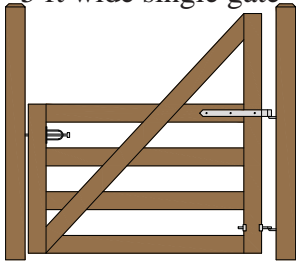

Cape Cod Gate Hanging Configurations  
Central Eye Double Straps  
(8312)  
Hung between posts.  
Hoover Fence Company

4 ft wide single gate

4 ft wide double gates

5 ft wide single gate

4 ft wide and 5 ft wide double gates

6 ft wide single gate

4 ft wide and 6 ft wide double gates

8 ft wide single gate

4 ft wide and 8 ft wide double gates

10 ft wide single gate

4 ft wide and 10 ft wide double gates

6 ft wide double gates

8 ft wide double gates

5 ft wide double gates

10 ft wide double gates