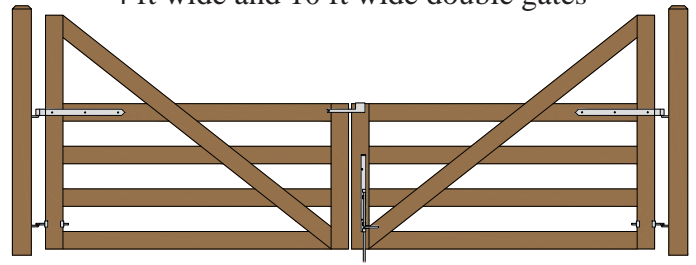

Cape Cod Gate Hanging Configurations  
Central Eye Double Straps  
(8312)  
Hung between posts.  
Hoover Fence Company

4 ft wide single gate

4 ft wide double gates

5 ft wide single gate

4 ft wide and 5 ft wide double gates

6 ft wide single gate

4 ft wide and 6 ft wide double gates

8 ft wide single gate

4 ft wide and 8 ft wide double gates

10 ft wide single gate

4 ft wide and 10 ft wide double gates

6 ft wide double gates

8 ft wide double gates

5 ft wide double gates

10 ft wide double gates