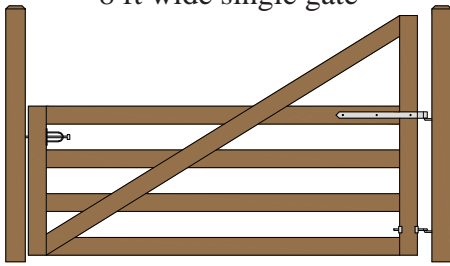

Cape Cod Gate Hanging Configurations  
Central Eye Double Straps  
(8312)  
Hung between posts.  
Hoover Fence Company

4 ft wide single gate

4 ft wide double gates

5 ft wide single gate

4 ft wide and 5 ft wide double gates

6 ft wide single gate

4 ft wide and 6 ft wide double gates

8 ft wide single gate

4 ft wide and 8 ft wide double gates

10 ft wide single gate

4 ft wide and 10 ft wide double gates

6 ft wide double gates

8 ft wide double gates

5 ft wide double gates

10 ft wide double gates