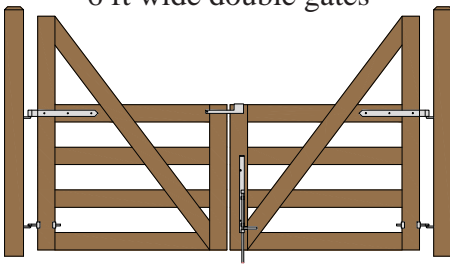

Cape Cod Gate Hanging Configurations  
Central Eye Double Straps  
(8312)  
Hung between posts.  
Hoover Fence Company

4 ft wide single gate

4 ft wide double gates

5 ft wide single gate

4 ft wide and 5 ft wide double gates

6 ft wide single gate

4 ft wide and 6 ft wide double gates

8 ft wide single gate

4 ft wide and 8 ft wide double gates

10 ft wide single gate

4 ft wide and 10 ft wide double gates

6 ft wide double gates

8 ft wide double gates

5 ft wide double gates

10 ft wide double gates