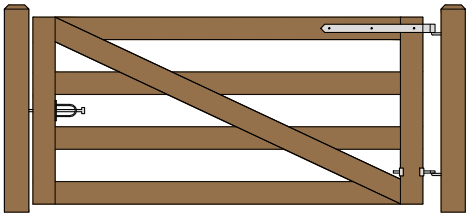

Maine Board Gate Hanging Configurations
Central Eye Double Straps (8312) Hung between posts.
Hoover Fence Company

4 ft wide single gate

4 ft wide double gates

5 ft wide single gate

4 ft wide and 5 ft wide double gates

6 ft wide single gate

4 ft wide and 6 ft wide double gates

8 ft wide single gate

4 ft wide and 8 ft wide double gates

10 ft wide single gate

4 ft wide and 10 ft wide double gates

6 ft wide double gates

8 ft wide double gates

5 ft wide double gates

10 ft wide double gates