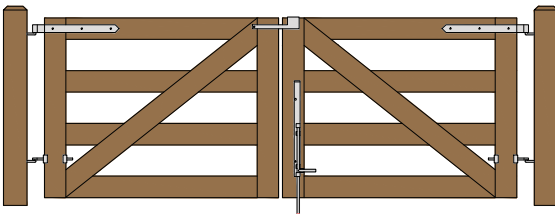

Maine Board Gate Hanging Configurations
Central Eye Double Straps (8312) Hung between posts.
Hoover Fence Company

4 ft wide single gate

4 ft wide double gates

5 ft wide single gate

4 ft wide and 5 ft wide double gates

6 ft wide single gate

4 ft wide and 6 ft wide double gates

8 ft wide single gate

4 ft wide and 8 ft wide double gates

10 ft wide single gate

4 ft wide and 10 ft wide double gates

6 ft wide double gates

8 ft wide double gates

5 ft wide double gates

10 ft wide double gates