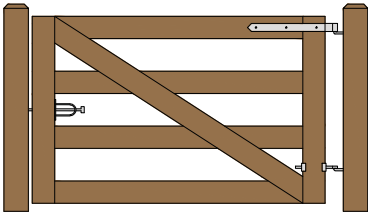

Maine Board Gate Hanging Configurations
Central Eye Double Straps (8312) Hung between posts.
Hoover Fence Company

4 ft wide single gate

4 ft wide double gates

5 ft wide single gate

4 ft wide and 5 ft wide double gates

6 ft wide single gate

4 ft wide and 6 ft wide double gates

8 ft wide single gate

4 ft wide and 8 ft wide double gates

10 ft wide single gate

4 ft wide and 10 ft wide double gates

6 ft wide double gates

8 ft wide double gates

5 ft wide double gates

10 ft wide double gates