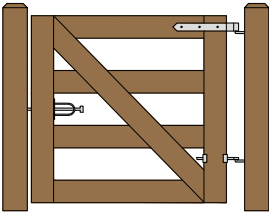

Maine Board Gate Hanging Configurations
Central Eye Double Straps (8312) Hung between posts.
Hoover Fence Company

4 ft wide single gate

4 ft wide double gates

5 ft wide single gate

4 ft wide and 5 ft wide double gates

6 ft wide single gate

4 ft wide and 6 ft wide double gates

8 ft wide single gate

4 ft wide and 8 ft wide double gates

10 ft wide single gate

4 ft wide and 10 ft wide double gates

6 ft wide double gates

8 ft wide double gates

5 ft wide double gates

10 ft wide double gates