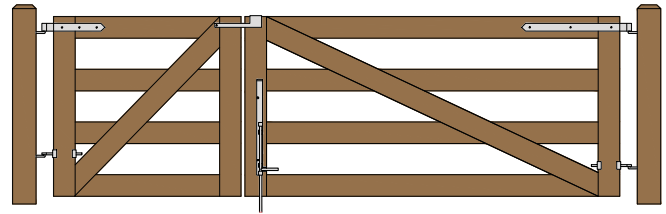

Maine Board Gate Hanging Configurations
Central Eye Double Straps (8312) Hung between posts.
Hoover Fence Company

4 ft wide single gate

4 ft wide double gates

5 ft wide single gate

4 ft wide and 5 ft wide double gates

6 ft wide single gate

4 ft wide and 6 ft wide double gates

8 ft wide single gate

4 ft wide and 8 ft wide double gates

10 ft wide single gate

4 ft wide and 10 ft wide double gates

6 ft wide double gates

8 ft wide double gates

5 ft wide double gates

10 ft wide double gates