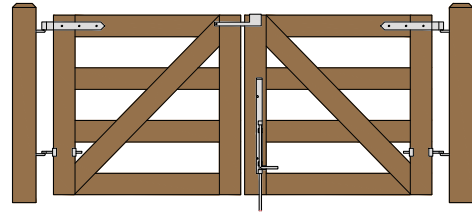

Maine Board Gate Hanging Configurations
Central Eye Double Straps (8312) Hung between posts.
Hoover Fence Company

4 ft wide single gate

4 ft wide double gates

5 ft wide single gate

4 ft wide and 5 ft wide double gates

6 ft wide single gate

4 ft wide and 6 ft wide double gates

8 ft wide single gate

4 ft wide and 8 ft wide double gates

10 ft wide single gate

4 ft wide and 10 ft wide double gates

6 ft wide double gates

8 ft wide double gates

5 ft wide double gates

10 ft wide double gates