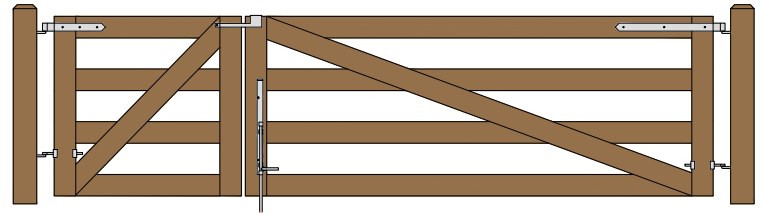

Maine Board Gate Hanging Configurations
Central Eye Double Straps (8312) Hung between posts.
Hoover Fence Company

4 ft wide single gate

4 ft wide double gates

5 ft wide single gate

4 ft wide and 5 ft wide double gates

6 ft wide single gate

4 ft wide and 6 ft wide double gates

8 ft wide single gate

4 ft wide and 8 ft wide double gates

10 ft wide single gate

4 ft wide and 10 ft wide double gates

6 ft wide double gates

8 ft wide double gates

5 ft wide double gates

10 ft wide double gates