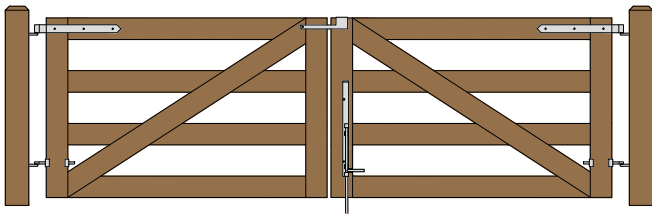

Maine Board Gate Hanging Configurations
Central Eye Double Straps (8312) Hung between posts.
Hoover Fence Company

4 ft wide single gate

4 ft wide double gates

5 ft wide single gate

4 ft wide and 5 ft wide double gates

6 ft wide single gate

4 ft wide and 6 ft wide double gates

8 ft wide single gate

4 ft wide and 8 ft wide double gates

10 ft wide single gate

4 ft wide and 10 ft wide double gates

6 ft wide double gates

8 ft wide double gates

5 ft wide double gates

10 ft wide double gates