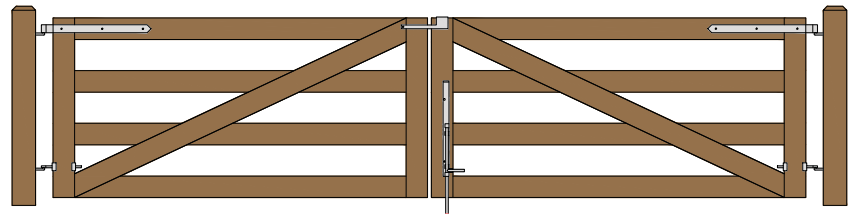

Maine Board Gate Hanging Configurations
Central Eye Double Straps (8312) Hung between posts.
Hoover Fence Company

4 ft wide single gate

4 ft wide double gates

5 ft wide single gate

4 ft wide and 5 ft wide double gates

6 ft wide single gate

4 ft wide and 6 ft wide double gates

8 ft wide single gate

4 ft wide and 8 ft wide double gates

10 ft wide single gate

4 ft wide and 10 ft wide double gates

6 ft wide double gates

8 ft wide double gates

5 ft wide double gates

10 ft wide double gates