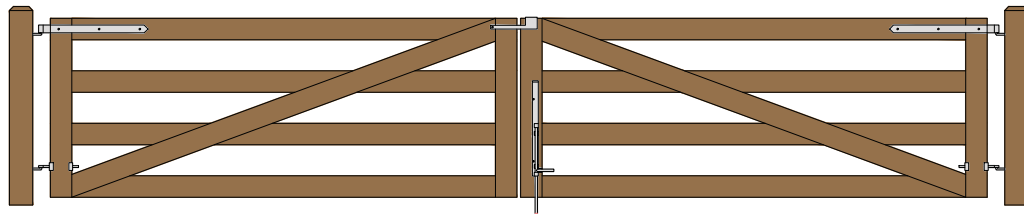

Maine Board Gate Hanging Configurations
Central Eye Double Straps (8312) Hung between posts.
Hoover Fence Company

4 ft wide single gate

4 ft wide double gates

5 ft wide single gate

4 ft wide and 5 ft wide double gates

6 ft wide single gate

4 ft wide and 6 ft wide double gates

8 ft wide single gate

4 ft wide and 8 ft wide double gates

10 ft wide single gate

4 ft wide and 10 ft wide double gates

6 ft wide double gates

8 ft wide double gates

5 ft wide double gates

10 ft wide double gates