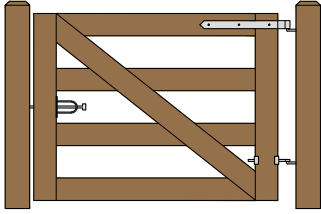

Maine Board Gate Hanging Configurations
Central Eye Double Straps (8312) Hung between posts.
Hoover Fence Company

4 ft wide single gate

4 ft wide double gates

5 ft wide single gate

4 ft wide and 5 ft wide double gates

6 ft wide single gate

4 ft wide and 6 ft wide double gates

8 ft wide single gate

4 ft wide and 8 ft wide double gates

10 ft wide single gate

4 ft wide and 10 ft wide double gates

6 ft wide double gates

8 ft wide double gates

5 ft wide double gates

10 ft wide double gates