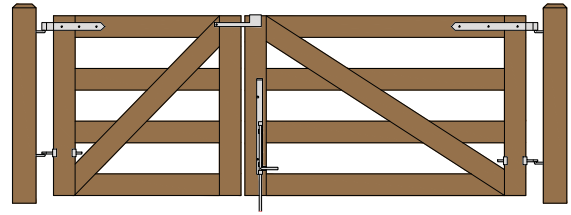

Maine Board Gate Hanging Configurations
Central Eye Double Straps (8312) Hung between posts.
Hoover Fence Company

4 ft wide single gate

4 ft wide double gates

5 ft wide single gate

4 ft wide and 5 ft wide double gates

6 ft wide single gate

4 ft wide and 6 ft wide double gates

8 ft wide single gate

4 ft wide and 8 ft wide double gates

10 ft wide single gate

4 ft wide and 10 ft wide double gates

6 ft wide double gates

8 ft wide double gates

5 ft wide double gates

10 ft wide double gates