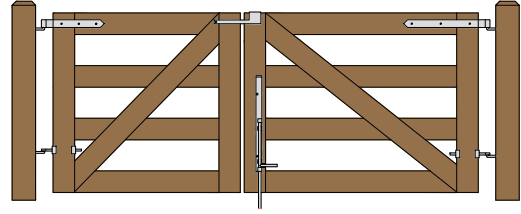

Maine Board Gate Hanging Configurations
Central Eye Double Straps (8312) Hung between posts.
Hoover Fence Company

4 ft wide single gate

4 ft wide double gates

5 ft wide single gate

4 ft wide and 5 ft wide double gates

6 ft wide single gate

4 ft wide and 6 ft wide double gates

8 ft wide single gate

4 ft wide and 8 ft wide double gates

10 ft wide single gate

4 ft wide and 10 ft wide double gates

6 ft wide double gates

8 ft wide double gates

5 ft wide double gates

10 ft wide double gates