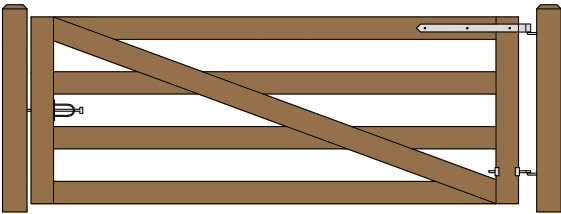

Maine Board Gate Hanging Configurations
Central Eye Double Straps (8312) Hung between posts.
Hoover Fence Company

4 ft wide single gate

4 ft wide double gates

5 ft wide single gate

4 ft wide and 5 ft wide double gates

6 ft wide single gate

4 ft wide and 6 ft wide double gates

8 ft wide single gate

4 ft wide and 8 ft wide double gates

10 ft wide single gate

4 ft wide and 10 ft wide double gates

6 ft wide double gates

8 ft wide double gates

5 ft wide double gates

10 ft wide double gates