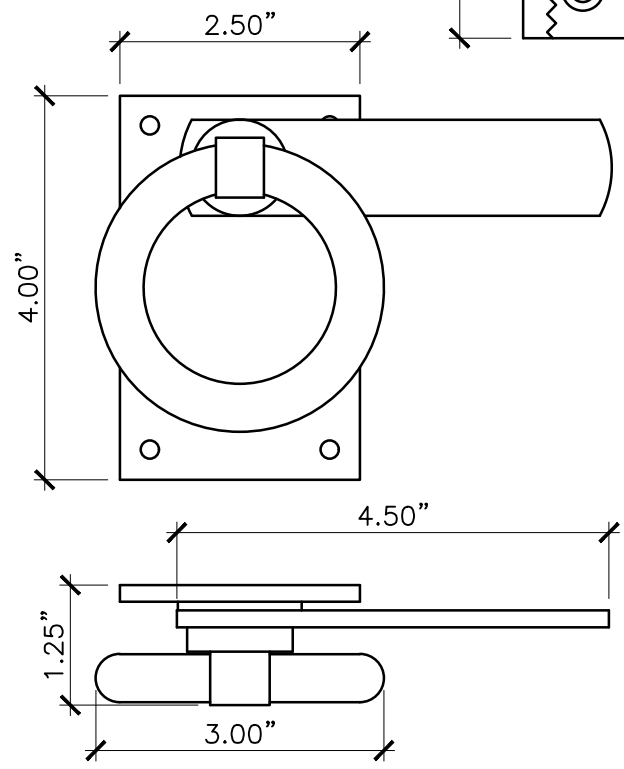

TOP ASSEMBLED

FRONT ASSEMBLED

<p>PROPERTY OF:</p> 	<p>PRODUCT DESCRIPTION:</p> <p>CONTEMPORARY RING GATE LATCH – SETBACK MOUNT</p> <p>ALL DIMENSIONS $\pm 0.125"$</p>	<p>PART NUMBER:</p> <p>6152</p>
---	---	---------------------------------