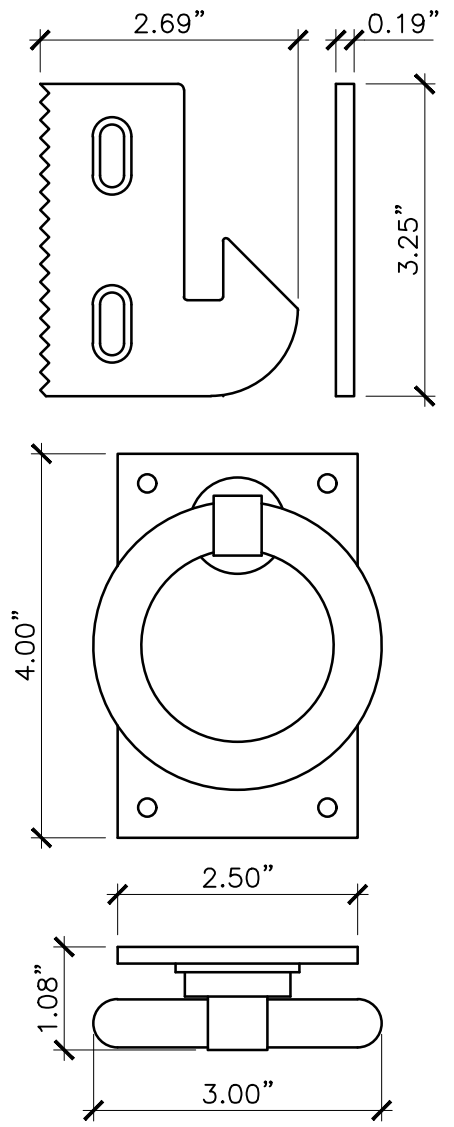

TOP ASSEMBLED

FRONT ASSEMBLED

<p>PROPERTY OF:</p> 	<p>PRODUCT DESCRIPTION:</p> <p>CONTEMPORARY RING GATE LATCH – SETBACK MOUNT</p> <p>ALL DIMENSIONS $\pm 0.125"$</p>	<p>PART NUMBER:</p> <p>6152</p>
---	---	---------------------------------