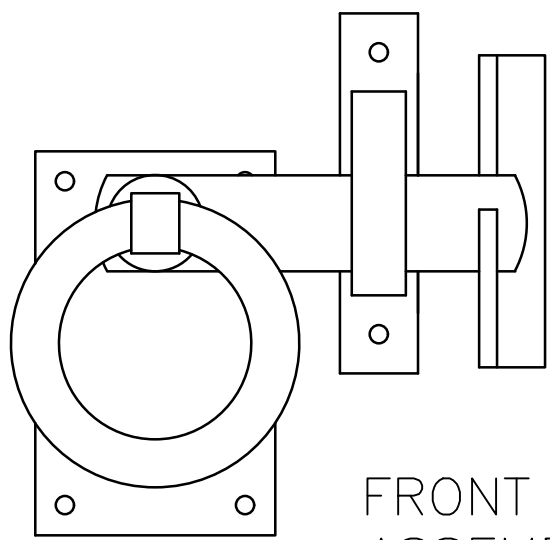

TOP ASSEMBLED

FRONT ASSEMBLED

<p>PROPERTY OF:</p> 	<p>PRODUCT DESCRIPTION:</p> <p>CONTEMPORARY RING GATE LATCH – SETBACK MOUNT</p> <p>ALL DIMENSIONS $\pm 0.125"$</p>	<p>PART NUMBER:</p> <p>6152</p>
---	---	---------------------------------