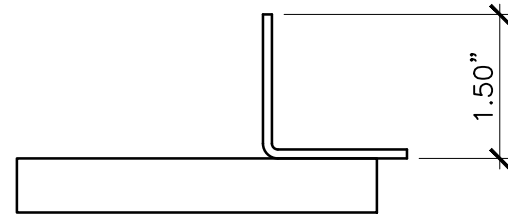

TOP VIEW

TOP VIEW

FRONT VIEW

FRONT VIEW

PROPERTY OF:

PRODUCT DESCRIPTION:

AUTO-CLOSING LATCH FOR ORNAMENTAL ALUMINUM
GATES

ALL DIMENSIONS $\pm 0.125"$

PART NUMBER:

3200-BPSS