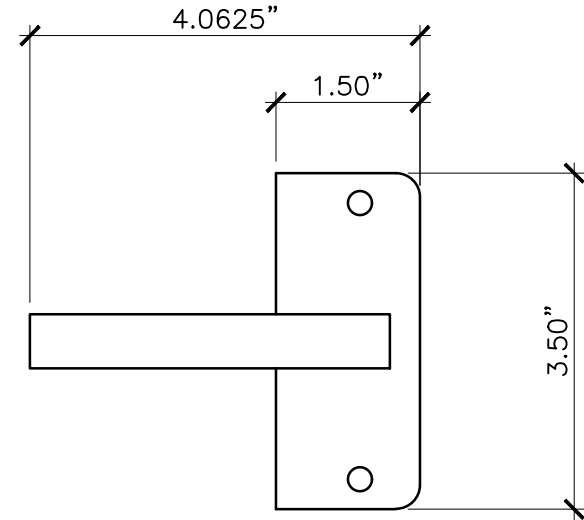

TOP VIEW

TOP VIEW

FRONT VIEW

FRONT VIEW

PROPERTY OF:

PRODUCT DESCRIPTION:

AUTO-CLOSING LATCH FOR ORNAMENTAL ALUMINUM
GATES

ALL DIMENSIONS $\pm 0.125"$

PART NUMBER:

3200-BPSS