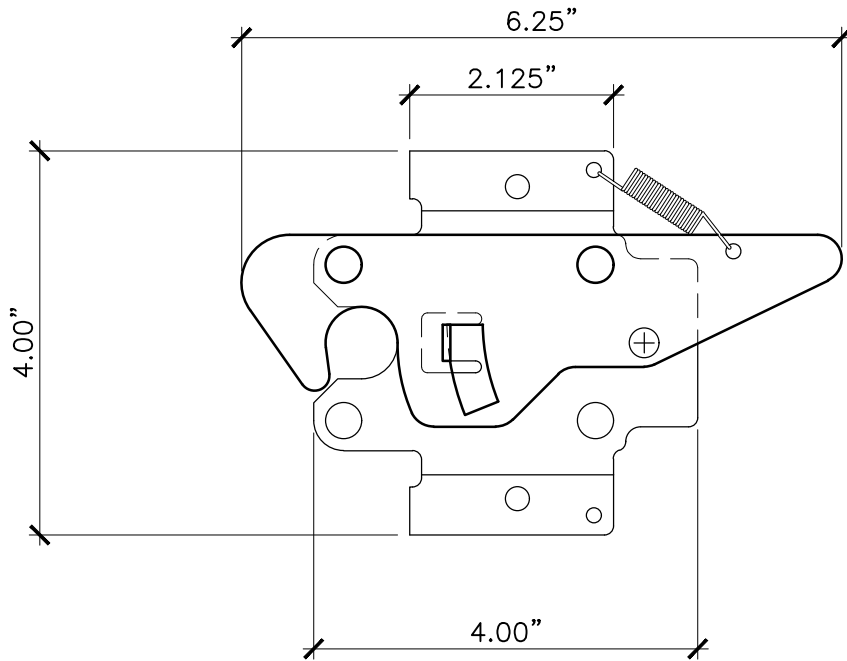

TOP VIEW

TOP VIEW

FRONT VIEW

FRONT VIEW

PROPERTY OF:

PRODUCT DESCRIPTION:

AUTO-CLOSING LATCH FOR ORNAMENTAL ALUMINUM
GATES

ALL DIMENSIONS $\pm 0.125"$

PART NUMBER:

3200-BPSS