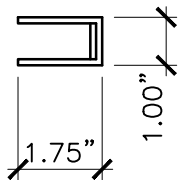

FRONT TOP  
GUIDE  
BRACKET X2

FRONT SIDE TOP  
RETAINER

FRONT

SIDE

LOCKING  
BRACKET

FRONT

BOLT

FRONT ASSEMBLED

PROPERTY OF:

PRODUCT DESCRIPTION:

36" AND 48" CANE BOLT

ALL DIMENSIONS  $\pm 0.125"$

PART NUMBER:

4096