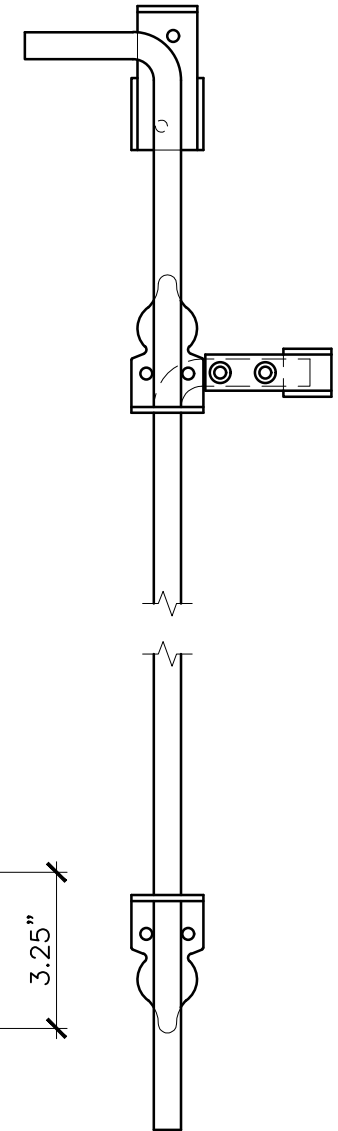

FRONT TOP  
GUIDE  
BRACKET X2

FRONT SIDE TOP  
RETAINER

FRONT

SIDE

LOCKING  
BRACKET

FRONT

BOLT

FRONT ASSEMBLED

PROPERTY OF:

PRODUCT DESCRIPTION:

36" AND 48" CANE BOLT

ALL DIMENSIONS  $\pm 0.125"$

PART NUMBER:

4096