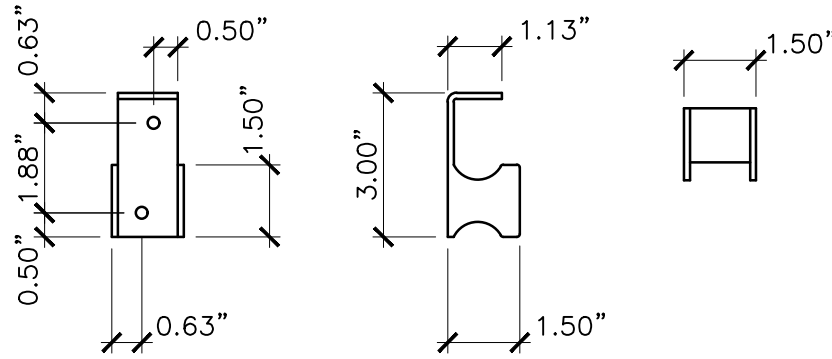

FRONT TOP  
GUIDE  
BRACKET X2

FRONT SIDE TOP  
RETAINER

FRONT

SIDE

LOCKING  
BRACKET

FRONT

BOLT

FRONT ASSEMBLED

PROPERTY OF:

PRODUCT DESCRIPTION:

36" AND 48" CANE BOLT

ALL DIMENSIONS  $\pm 0.125"$

PART NUMBER:

4096