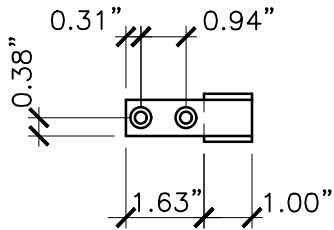

FRONT TOP  
GUIDE  
BRACKET X2

FRONT SIDE TOP  
RETAINER

FRONT

SIDE

LOCKING  
BRACKET

FRONT

BOLT

FRONT ASSEMBLED

PROPERTY OF:

PRODUCT DESCRIPTION:

36" AND 48" CANE BOLT

ALL DIMENSIONS  $\pm 0.125"$

PART NUMBER:

4096