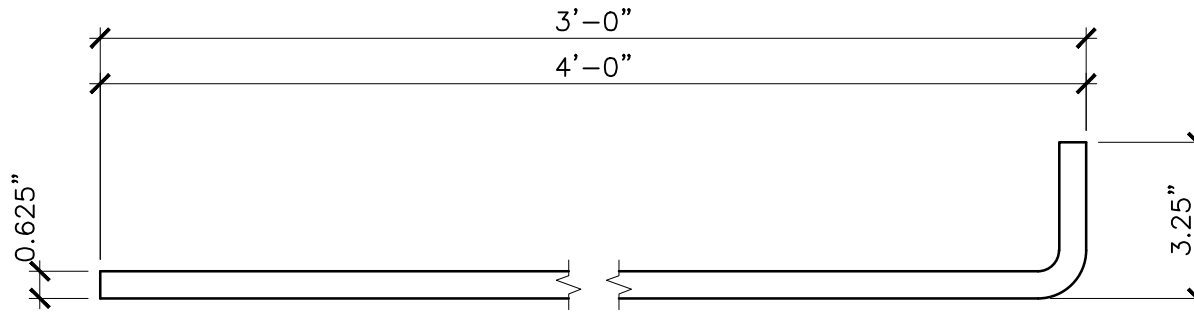

FRONT TOP  
GUIDE  
BRACKET X2

FRONT SIDE TOP  
RETAINER

FRONT

SIDE

LOCKING  
BRACKET

FRONT

BOLT

FRONT ASSEMBLED

PROPERTY OF:

PRODUCT DESCRIPTION:

36" AND 48" CANE BOLT

ALL DIMENSIONS  $\pm 0.125"$

PART NUMBER:

4096