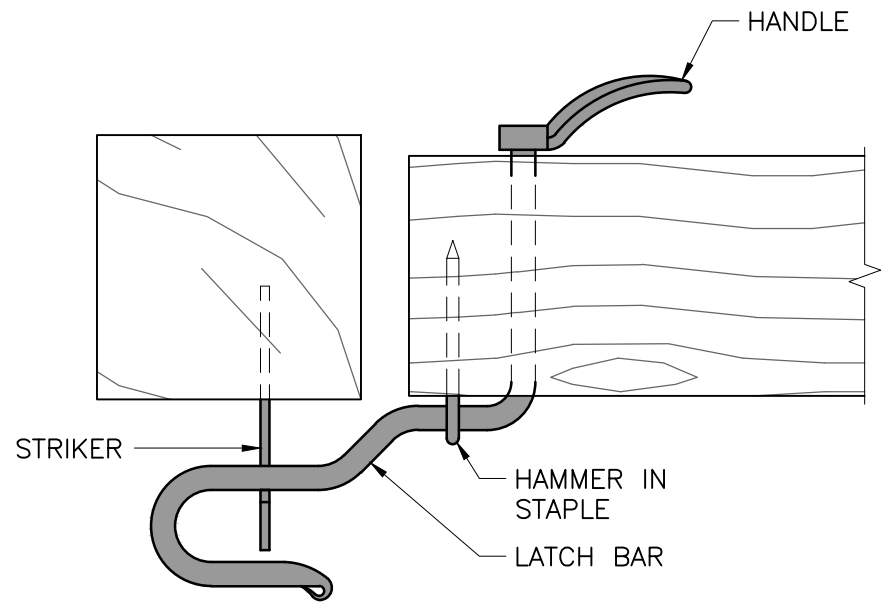

CAPE COD LATCH WITH  
LOCKABLE STRIKER

CAPE COD LATCH WITH  
STRIKER

PROPERTY OF: 	PRODUCT DESCRIPTION: CAPE COD LATCH MOUNTING CONFIGURATIONS ALL DIMENSIONS $\pm 0.125"$	PART NUMBER: 4900
---	---	----------------------