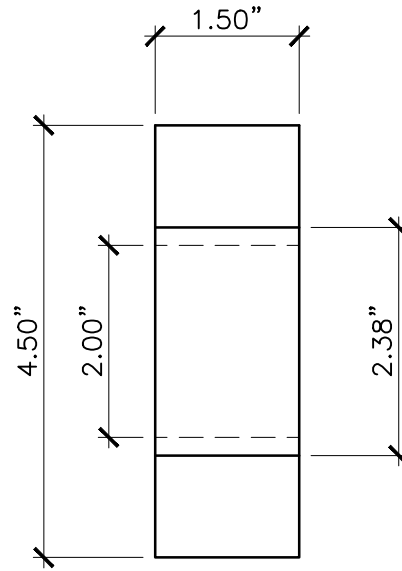

SIDE

FRONT

TOP

PROPERTY OF:

PRODUCT DESCRIPTION:

LOCKABLE 'MAMMOTH' CANE BOLT KEEPER

ALL DIMENSIONS  $\pm 0.125$ "

PART NUMBER: