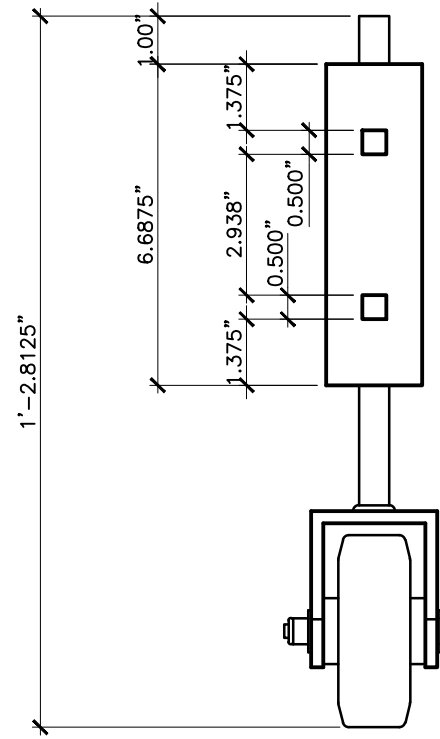

SIDE VIEW

BACK VIEW

<p>PROPERTY OF:</p> 	<p>PRODUCT DESCRIPTION:</p> <p>HEAVY DUTY GATE WHEEL</p> <p>ALL DIMENSIONS ± 0.125"</p>	<p>PART NUMBER:</p> <p>5110</p>
---	--	---------------------------------