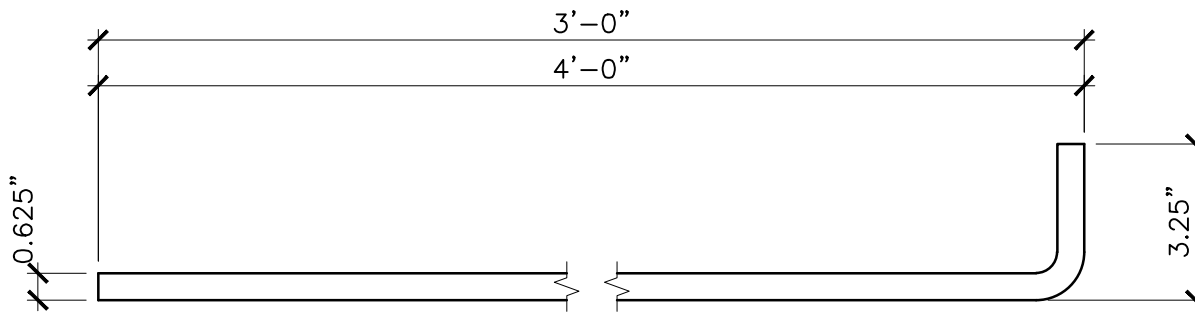

FRONT TOP  
GUIDE  
BRACKET X2

FRONT

SIDE

TOP

FRONT ASSEMBLED

FRONT

SIDE

LOCKING  
BRACKET

FRONT

BOLT

PROPERTY OF:

PRODUCT DESCRIPTION:

36" AND 48" CONTEMPORARY CANE BOLT

ALL DIMENSIONS  $\pm 0.125"$

PART NUMBER:

6096