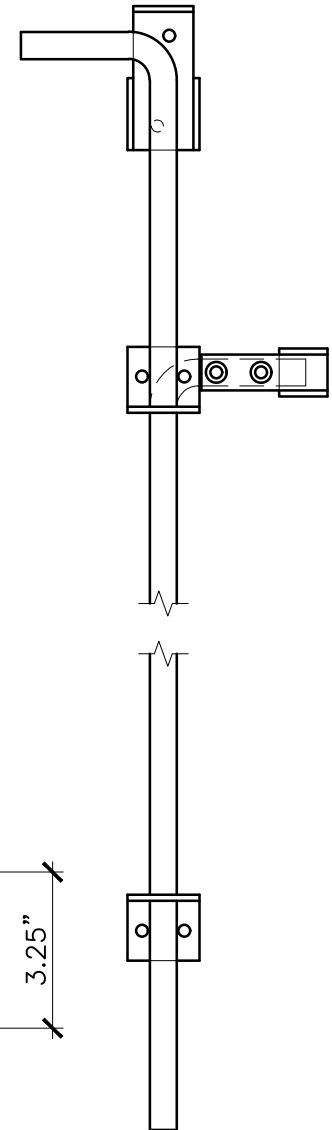

FRONT TOP  
GUIDE  
BRACKET X2

FRONT

SIDE

TOP

FRONT ASSEMBLED

FRONT

SIDE

LOCKING  
BRACKET

FRONT

BOLT

PROPERTY OF:

PRODUCT DESCRIPTION:

36" AND 48" CONTEMPORARY CANE BOLT

ALL DIMENSIONS  $\pm 0.125"$

PART NUMBER:

6096