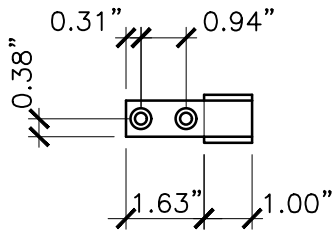

FRONT TOP  
GUIDE  
BRACKET X2

FRONT

SIDE

TOP

FRONT ASSEMBLED

FRONT

SIDE

LOCKING  
BRACKET

FRONT

BOLT

PROPERTY OF:

PRODUCT DESCRIPTION:

36" AND 48" CONTEMPORARY CANE BOLT

ALL DIMENSIONS  $\pm 0.125"$

PART NUMBER:

6096