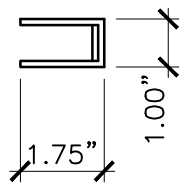

FRONT TOP  
GUIDE  
BRACKET X2

FRONT

SIDE

TOP

FRONT ASSEMBLED

FRONT

SIDE

LOCKING  
BRACKET

FRONT

BOLT

PROPERTY OF:

PRODUCT DESCRIPTION:

36" AND 48" CONTEMPORARY CANE BOLT

ALL DIMENSIONS  $\pm 0.125"$

PART NUMBER:

6096