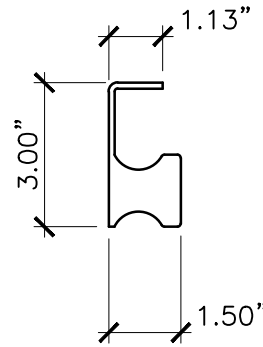

FRONT TOP  
GUIDE  
BRACKET X2

FRONT

SIDE

TOP

FRONT ASSEMBLED

FRONT

SIDE

LOCKING  
BRACKET

FRONT

BOLT

PROPERTY OF:

PRODUCT DESCRIPTION:

36" AND 48" CONTEMPORARY CANE BOLT

ALL DIMENSIONS  $\pm 0.125"$

PART NUMBER:

6096