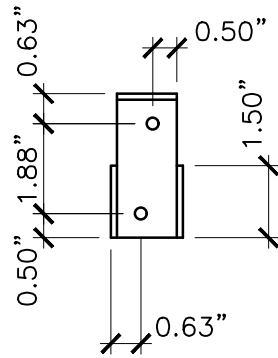

FRONT TOP  
GUIDE  
BRACKET X2

FRONT

SIDE

TOP

FRONT ASSEMBLED

FRONT

SIDE

LOCKING  
BRACKET

FRONT

BOLT

PROPERTY OF:

PRODUCT DESCRIPTION:

36" AND 48" CONTEMPORARY CANE BOLT

ALL DIMENSIONS  $\pm 0.125"$

PART NUMBER:

6096