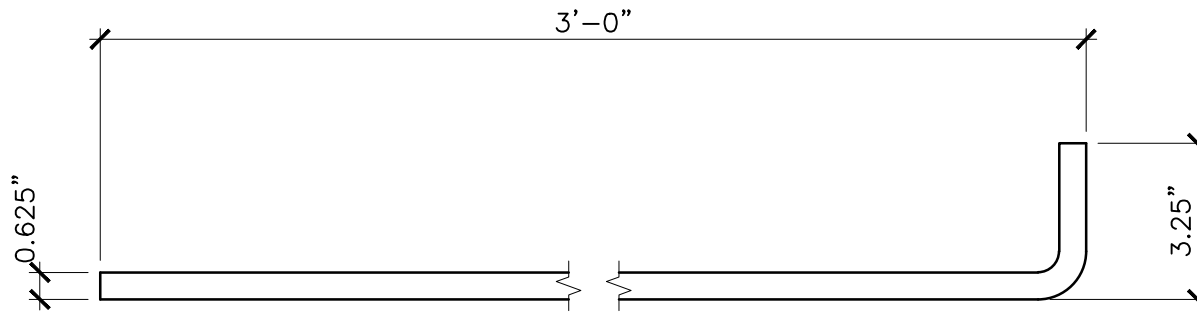

FRONT TOP
GUIDE
BRACKET X2

FRONT SIDE
RETAINER

TOP

FRONT ASSEMBLED

FRONT

SIDE

LOCKING
BRACKET

FRONT

BOLT

PROPERTY OF:

PRODUCT DESCRIPTION:

36" CONTEMPORARY CANE BOLT

ALL DIMENSIONS $\pm 0.125"$

PART NUMBER:

6096