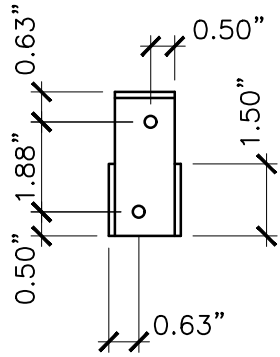

FRONT TOP
GUIDE
BRACKET X2

FRONT SIDE
RETAINER

TOP

FRONT ASSEMBLED

FRONT

SIDE

LOCKING
BRACKET

FRONT

BOLT

PROPERTY OF:

PRODUCT DESCRIPTION:

36" CONTEMPORARY CANE BOLT

ALL DIMENSIONS $\pm 0.125"$

PART NUMBER:

6096