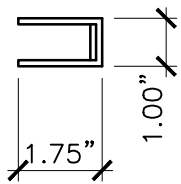

FRONT TOP
GUIDE
BRACKET X2

FRONT SIDE
RETAINER

TOP

FRONT ASSEMBLED

FRONT

SIDE

LOCKING
BRACKET

FRONT

BOLT

PROPERTY OF:

PRODUCT DESCRIPTION:

36" CONTEMPORARY CANE BOLT

ALL DIMENSIONS $\pm 0.125"$

PART NUMBER:

6096