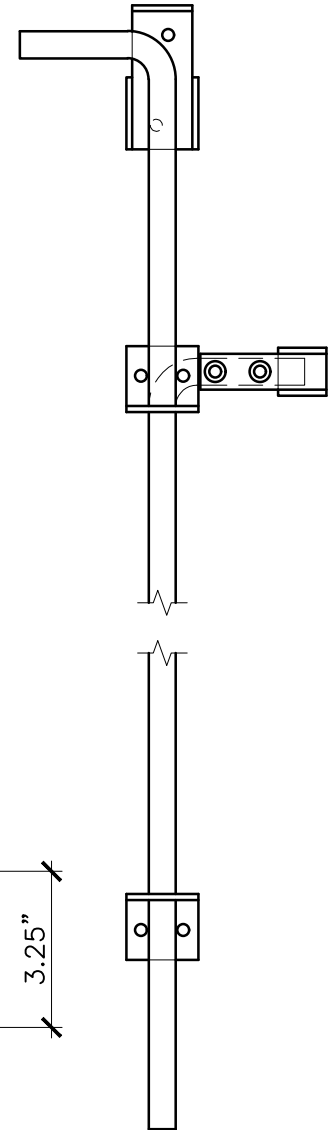

FRONT TOP
GUIDE
BRACKET X2

FRONT SIDE
RETAINER

TOP

FRONT ASSEMBLED

FRONT

SIDE

LOCKING
BRACKET

FRONT

BOLT

PROPERTY OF:

PRODUCT DESCRIPTION:

36" CONTEMPORARY CANE BOLT

ALL DIMENSIONS $\pm 0.125"$

PART NUMBER:

6096