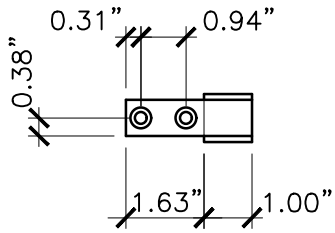

FRONT TOP
GUIDE
BRACKET X2

FRONT SIDE
RETAINER

TOP

FRONT ASSEMBLED

FRONT

SIDE

LOCKING
BRACKET

FRONT

BOLT

PROPERTY OF:

PRODUCT DESCRIPTION:

36" CONTEMPORARY CANE BOLT

ALL DIMENSIONS $\pm 0.125"$

PART NUMBER:

6096