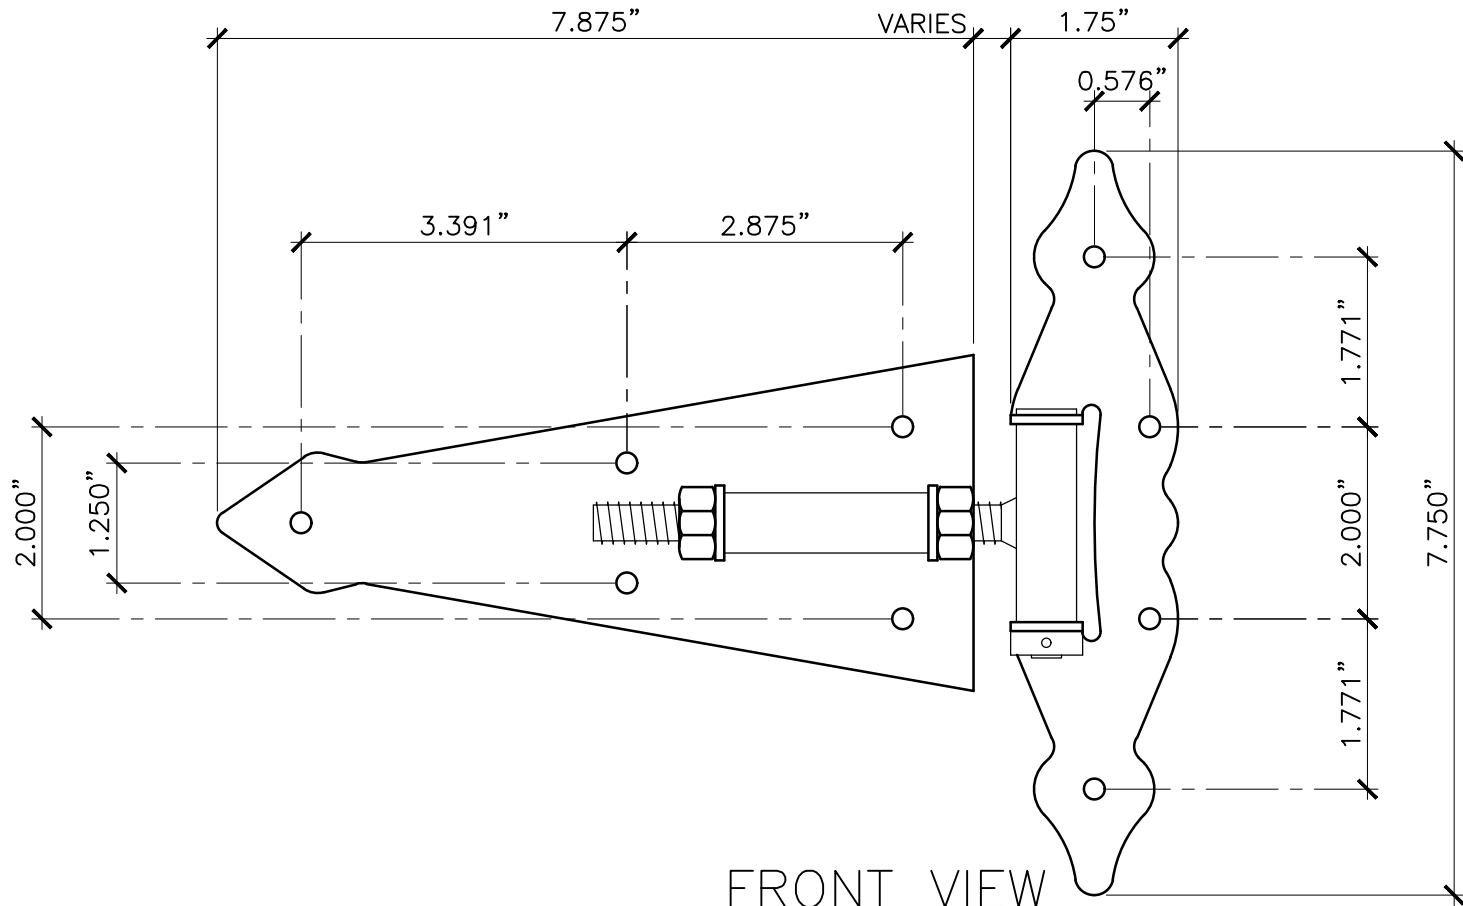

TOP VIEW

FRONT VIEW

PROPERTY OF:

PRODUCT DESCRIPTION:

SELF-CLOSING "T" HINGE WITH WRAP-AROUND STRAP

ALL DIMENSIONS  $\pm 0.125"$

PART NUMBER:

7100