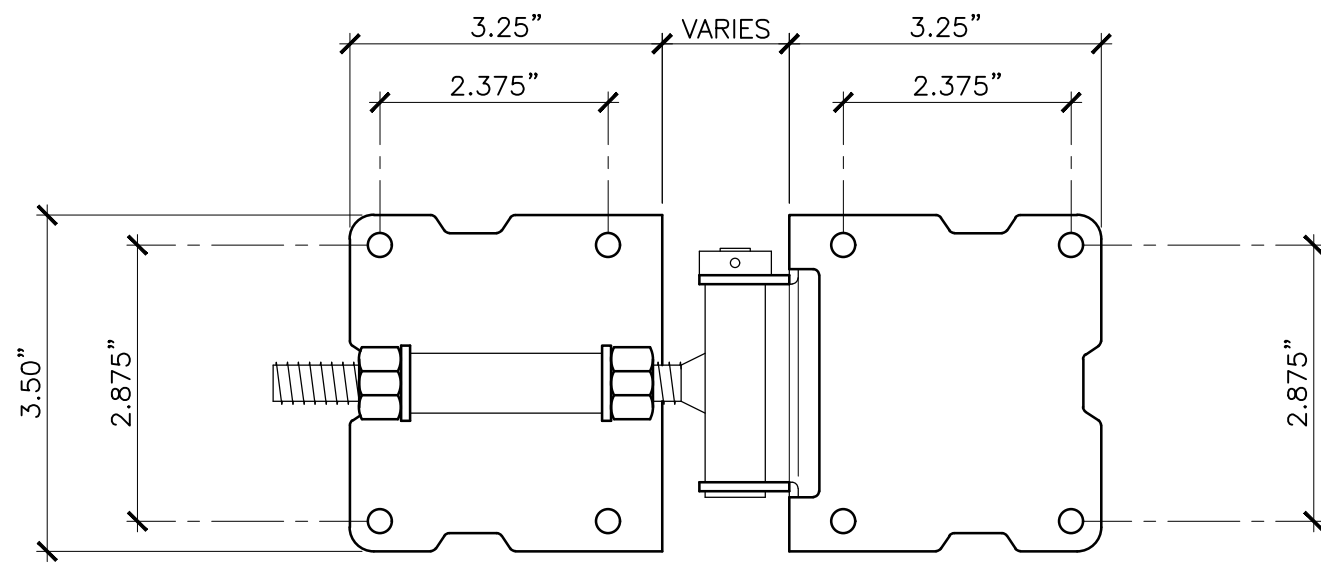

TOP VIEW

FRONT VIEW

<p>PROPERTY OF:</p> 	<p>PRODUCT DESCRIPTION:          ADJUSTABLE SELF-CLOSING HINGE FOR SQUARE          POSTS OR WELDED GATES          ALL DIMENSIONS <math>\pm 0.125"</math></p>	<p>PART NUMBER:          8100-BPSS/WPSS</p>
---	--	---