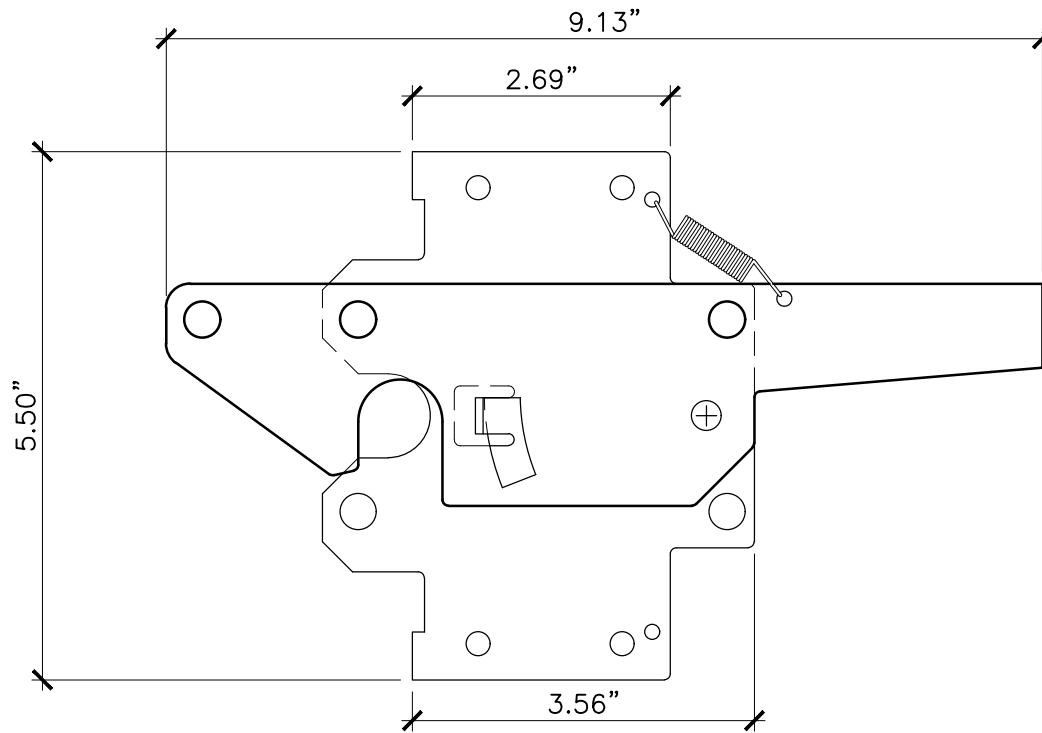

TOP VIEW

TOP VIEW

FRONT VIEW

FRONT VIEW

<p>PROPERTY OF:</p> 	<p>PRODUCT DESCRIPTION:</p> <p>AUTO-CLOSING STANDARD LATCH</p> <p>ALL DIMENSIONS <math>\pm 0.125"</math></p>	<p>PART NUMBER:</p> <p>8200-BPSS/WPSS</p>
---	--	---