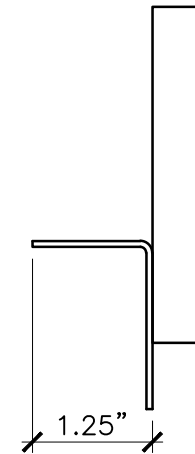

TOP VIEW

TOP VIEW

FRONT VIEW

FRONT VIEW

<p>PROPERTY OF:</p> 	<p>PRODUCT DESCRIPTION:</p> <p>AUTO-CLOSING STANDARD LATCH</p> <p>ALL DIMENSIONS <math>\pm 0.125"</math></p>	<p>PART NUMBER:</p> <p>8200-BPSS/WPSS</p>
---	--	---