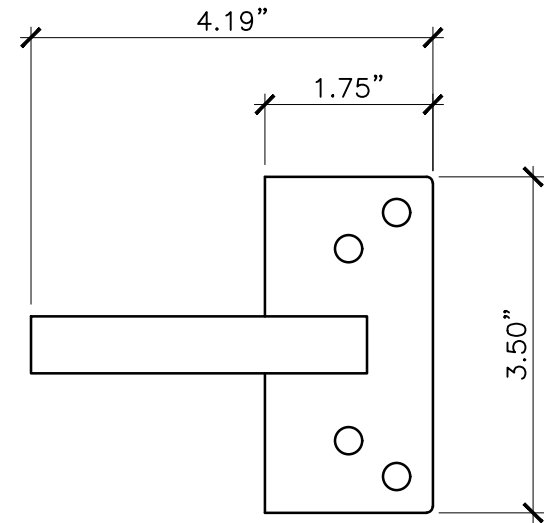

TOP VIEW

TOP VIEW

FRONT VIEW

FRONT VIEW

<p>PROPERTY OF:</p> 	<p>PRODUCT DESCRIPTION:</p> <p>AUTO-CLOSING STANDARD LATCH</p> <p>ALL DIMENSIONS <math>\pm 0.125"</math></p>	<p>PART NUMBER:</p> <p>8200-BPSS/WPSS</p>
---	--	---