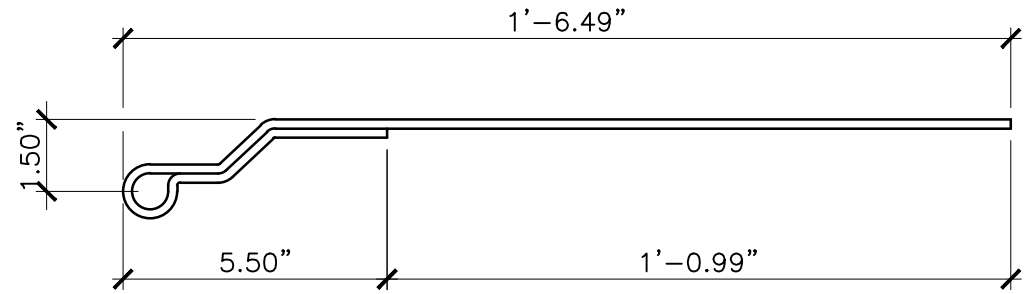

SIDE

TOP

OPTIONAL BACK PLATE
8305-BP18

<p>PROPERTY OF:</p> 	<p>PRODUCT DESCRIPTION:</p> <p>18" HEAVY DUTY CRANKED STRAP WITH 3/4" EYE</p> <p>ALL DIMENSIONS $\pm 0.125"$</p>	<p>PART NUMBER:</p> <p>8305</p>
---	---	---------------------------------