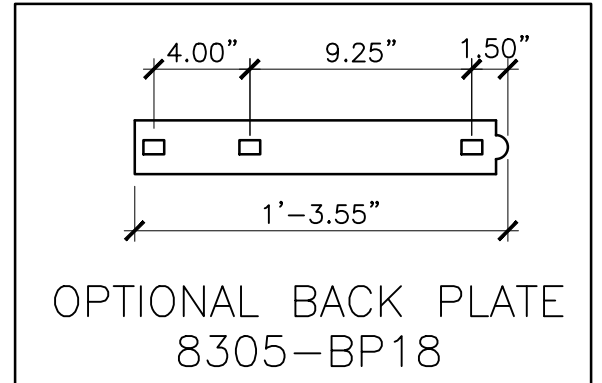

SIDE

TOP

OPTIONAL BACK PLATE
8305-BP18

<p>PROPERTY OF:</p> 	<p>PRODUCT DESCRIPTION:</p> <p>18" HEAVY DUTY CRANKED STRAP WITH 3/4" EYE</p> <p>ALL DIMENSIONS $\pm 0.125"$</p>	<p>PART NUMBER:</p> <p>8305</p>
---	---	---------------------------------