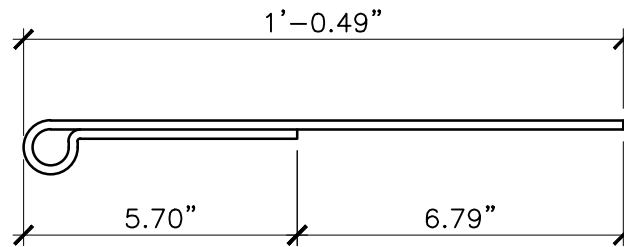

SIDE

TOP

OPTIONAL BACK PLATE  
8305-BP12

<p>PROPERTY OF:</p> 	<p>PRODUCT DESCRIPTION: 12" HEAVY DUTY STRAIGHT FLAT STRAP HINGE WITH 3/4" EYE ALL DIMENSIONS <math>\pm 0.125"</math></p>	<p>PART NUMBER: 8307</p>
---	---	------------------------------