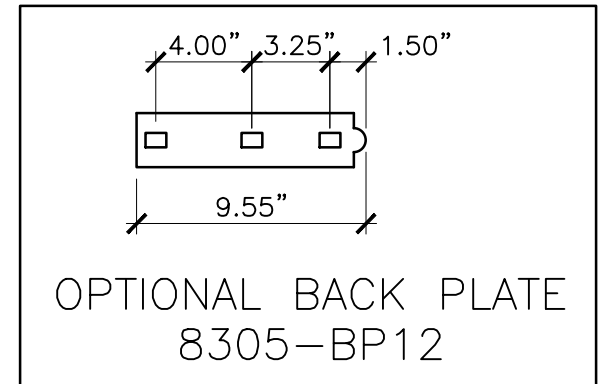

SIDE

TOP

OPTIONAL BACK PLATE  
8305-BP12

<p>PROPERTY OF:</p> 	<p>PRODUCT DESCRIPTION: 12" HEAVY DUTY STRAIGHT FLAT STRAP HINGE WITH 3/4" EYE ALL DIMENSIONS <math>\pm 0.125"</math></p>	<p>PART NUMBER: 8307</p>
---	---	------------------------------