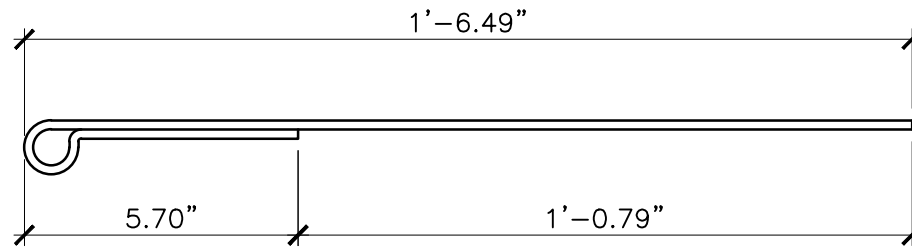

SIDE

TOP

OPTIONAL BACK PLATE  
8305-BP18

<p>PROPERTY OF:</p> 	<p>PRODUCT DESCRIPTION: 18" HEAVY DUTY STRAIGHT FLAT STRAP HINGE WITH 3/4" EYE ALL DIMENSIONS <math>\pm 0.125"</math></p>	<p>PART NUMBER: 8307</p>
---	---	------------------------------