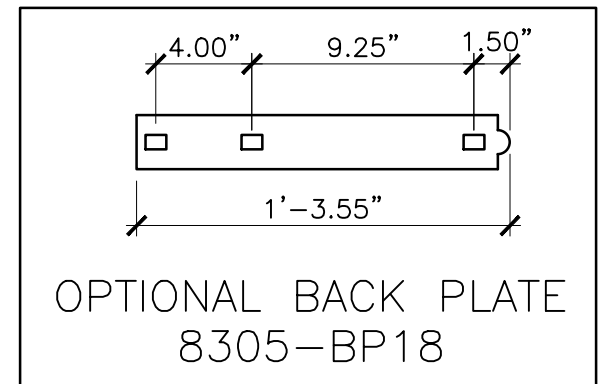

SIDE

TOP

OPTIONAL BACK PLATE  
8305-BP18

<p>PROPERTY OF:</p> 	<p>PRODUCT DESCRIPTION: 18" HEAVY DUTY STRAIGHT FLAT STRAP HINGE WITH 3/4" EYE ALL DIMENSIONS <math>\pm 0.125"</math></p>	<p>PART NUMBER: 8307</p>
---	---	------------------------------