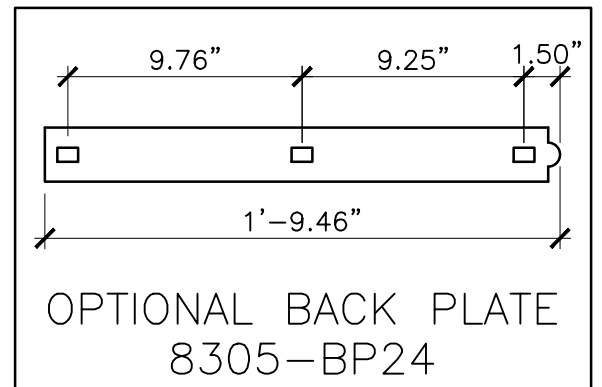

SIDE

TOP

<p>PROPERTY OF:</p> 	<p>PRODUCT DESCRIPTION: 24" HEAVY DUTY STRAIGHT FLAT STRAP HINGE WITH 3/4" EYE ALL DIMENSIONS ±0.125"</p>	<p>PART NUMBER: 8307</p>
---	---	------------------------------