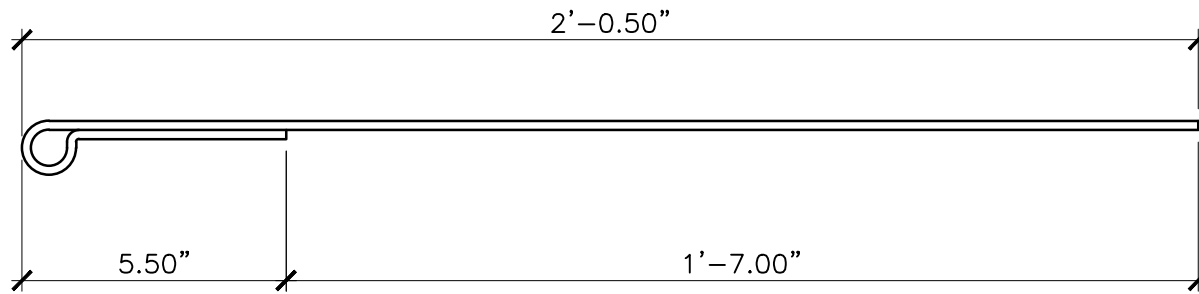

SIDE

TOP

<p>PROPERTY OF:</p> 	<p>PRODUCT DESCRIPTION: 24" HEAVY DUTY STRAIGHT FLAT STRAP HINGE WITH 3/4" EYE ALL DIMENSIONS ±0.125"</p>	<p>PART NUMBER: 8307</p>
---	---	------------------------------