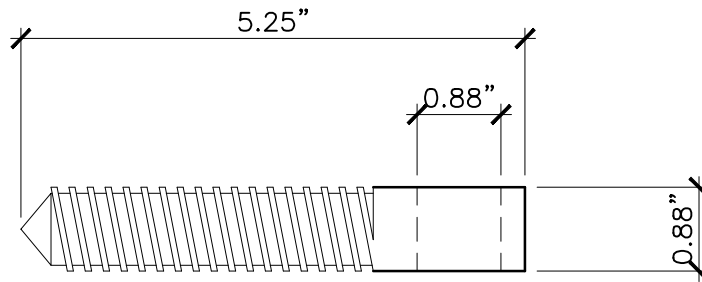

TOP

SIDE

PROPERTY OF:

PRODUCT DESCRIPTION:

EYE TO SCREW

ALL DIMENSIONS ± 0.125 "

PART NUMBER:

8309