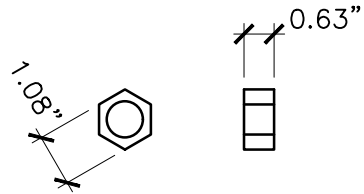

WASHER X2

NUT X2

PROPERTY OF: 	PRODUCT DESCRIPTION: 24" THREADED ADJUSTABLE PIN ALL DIMENSIONS ±0.125"	PART NUMBER: 8801
---	---	----------------------