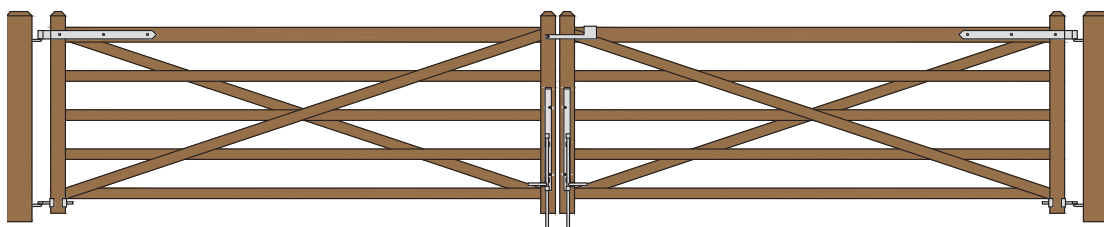

X RAIL GATE PLANS Hanging Configurations

Hung between the posts.
Using Central Eye Hinges
(Product Code #8312).

4' wide by 48'' tall Single Gate

6' wide by 48'' tall Single Gate

8' wide by 48'' tall Single Gate

10' wide by 48'' tall Single Gate

4' wide by 48'' tall Double Gates

4' and 6' wide by 48'' tall Double Gates

4' and 8' wide by 48'' tall Double Gates

4' and 10' wide by 48'' tall Double Gates

6' wide by 48'' tall Double Gates

8' wide by 48'' tall Double Gates

10' wide by 48'' tall Double Gates