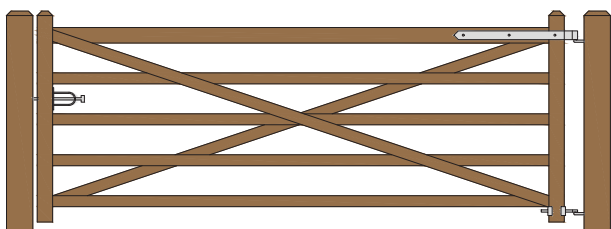

X RAIL GATE PLANS Hanging Configurations

Hung between the posts.
Using Central Eye Hinges
(Product Code #8312).

4' wide by 48'' tall Single Gate

6' wide by 48'' tall Single Gate

8' wide by 48'' tall Single Gate

10' wide by 48'' tall Single Gate

4' wide by 48'' tall Double Gates

4' and 6' wide by 48'' tall Double Gates

4' and 8' wide by 48'' tall Double Gates

4' and 10' wide by 48'' tall Double Gates

6' wide by 48'' tall Double Gates

8' wide by 48'' tall Double Gates

10' wide by 48'' tall Double Gates