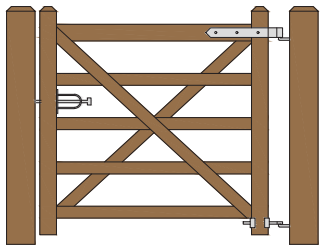

X RAIL GATE PLANS Hanging Configurations

Hung between the posts.
Using Central Eye Hinges
(Product Code #8312).

4' wide by 48'' tall Single Gate

6' wide by 48'' tall Single Gate

8' wide by 48'' tall Single Gate

10' wide by 48'' tall Single Gate

4' wide by 48'' tall Double Gates

4' and 6' wide by 48'' tall Double Gates

4' and 8' wide by 48'' tall Double Gates

4' and 10' wide by 48'' tall Double Gates

6' wide by 48'' tall Double Gates

8' wide by 48'' tall Double Gates

10' wide by 48'' tall Double Gates