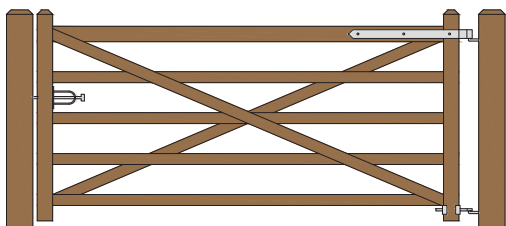

X RAIL GATE PLANS Hanging Configurations

Hung between the posts.
Using Central Eye Hinges
(Product Code #8312).

4' wide by 48'' tall Single Gate

6' wide by 48'' tall Single Gate

8' wide by 48'' tall Single Gate

10' wide by 48'' tall Single Gate

4' wide by 48'' tall Double Gates

4' and 6' wide by 48'' tall Double Gates

4' and 8' wide by 48'' tall Double Gates

4' and 10' wide by 48'' tall Double Gates

6' wide by 48'' tall Double Gates

8' wide by 48'' tall Double Gates

10' wide by 48'' tall Double Gates