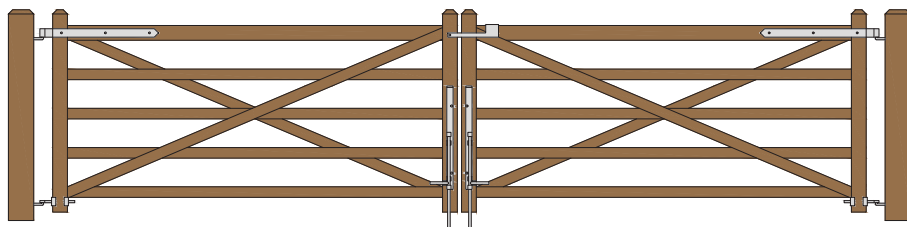

X RAIL GATE PLANS Hanging Configurations

Hung between the posts.
Using Central Eye Hinges
(Product Code #8312).

4' wide by 48'' tall Single Gate

6' wide by 48'' tall Single Gate

8' wide by 48'' tall Single Gate

10' wide by 48'' tall Single Gate

4' wide by 48'' tall Double Gates

4' and 6' wide by 48'' tall Double Gates

4' and 8' wide by 48'' tall Double Gates

4' and 10' wide by 48'' tall Double Gates

6' wide by 48'' tall Double Gates

8' wide by 48'' tall Double Gates

10' wide by 48'' tall Double Gates