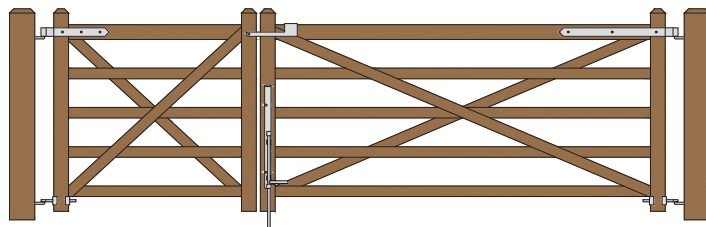

X RAIL GATE PLANS Hanging Configurations

Hung between the posts.
Using Central Eye Hinges
(Product Code #8312).

4' wide by 48'' tall Single Gate

6' wide by 48'' tall Single Gate

8' wide by 48'' tall Single Gate

10' wide by 48'' tall Single Gate

4' wide by 48'' tall Double Gates

4' and 6' wide by 48'' tall Double Gates

4' and 8' wide by 48'' tall Double Gates

4' and 10' wide by 48'' tall Double Gates

6' wide by 48'' tall Double Gates

8' wide by 48'' tall Double Gates

10' wide by 48'' tall Double Gates