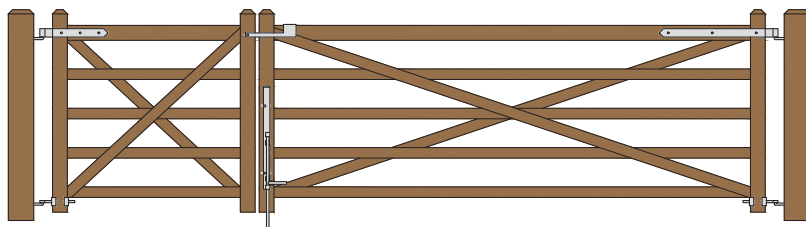

X RAIL GATE PLANS Hanging Configurations

Hung between the posts.
Using Central Eye Hinges
(Product Code #8312).

4' wide by 48'' tall Single Gate

6' wide by 48'' tall Single Gate

8' wide by 48'' tall Single Gate

10' wide by 48'' tall Single Gate

4' wide by 48'' tall Double Gates

4' and 6' wide by 48'' tall Double Gates

4' and 8' wide by 48'' tall Double Gates

4' and 10' wide by 48'' tall Double Gates

6' wide by 48'' tall Double Gates

8' wide by 48'' tall Double Gates

10' wide by 48'' tall Double Gates