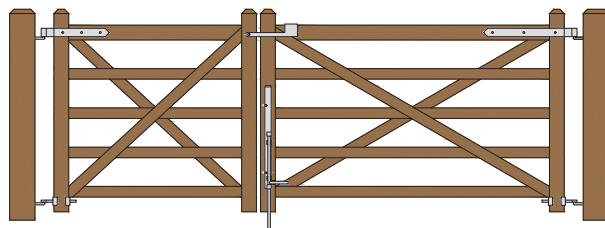

X RAIL GATE PLANS Hanging Configurations

Hung between the posts.
Using Central Eye Hinges
(Product Code #8312).

4' wide by 48'' tall Single Gate

6' wide by 48'' tall Single Gate

8' wide by 48'' tall Single Gate

10' wide by 48'' tall Single Gate

4' wide by 48'' tall Double Gates

4' and 6' wide by 48'' tall Double Gates

4' and 8' wide by 48'' tall Double Gates

4' and 10' wide by 48'' tall Double Gates

6' wide by 48'' tall Double Gates

8' wide by 48'' tall Double Gates

10' wide by 48'' tall Double Gates