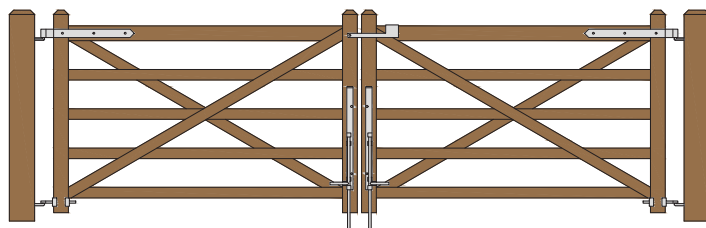

X RAIL GATE PLANS Hanging Configurations

Hung between the posts.
Using Central Eye Hinges
(Product Code #8312).

4' wide by 48'' tall Single Gate

6' wide by 48'' tall Single Gate

8' wide by 48'' tall Single Gate

10' wide by 48'' tall Single Gate

4' wide by 48'' tall Double Gates

4' and 6' wide by 48'' tall Double Gates

4' and 8' wide by 48'' tall Double Gates

4' and 10' wide by 48'' tall Double Gates

6' wide by 48'' tall Double Gates

8' wide by 48'' tall Double Gates

10' wide by 48'' tall Double Gates