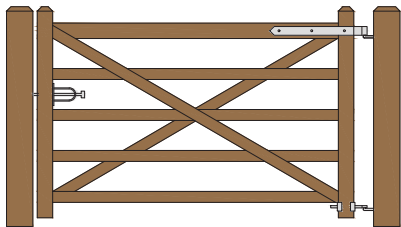

X RAIL GATE PLANS Hanging Configurations

Hung between the posts.
Using Central Eye Hinges
(Product Code #8312).

4' wide by 48'' tall Single Gate

6' wide by 48'' tall Single Gate

8' wide by 48'' tall Single Gate

10' wide by 48'' tall Single Gate

4' wide by 48'' tall Double Gates

4' and 6' wide by 48'' tall Double Gates

4' and 8' wide by 48'' tall Double Gates

4' and 10' wide by 48'' tall Double Gates

6' wide by 48'' tall Double Gates

8' wide by 48'' tall Double Gates

10' wide by 48'' tall Double Gates