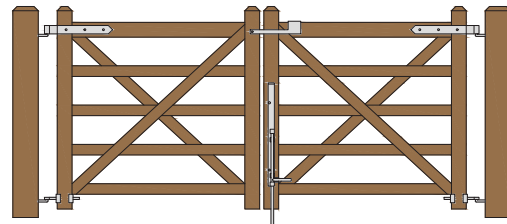

X RAIL GATE PLANS Hanging Configurations

Hung between the posts.
Using Central Eye Hinges
(Product Code #8312).

4' wide by 48'' tall Single Gate

6' wide by 48'' tall Single Gate

8' wide by 48'' tall Single Gate

10' wide by 48'' tall Single Gate

4' wide by 48'' tall Double Gates

4' and 6' wide by 48'' tall Double Gates

4' and 8' wide by 48'' tall Double Gates

4' and 10' wide by 48'' tall Double Gates

6' wide by 48'' tall Double Gates

8' wide by 48'' tall Double Gates

10' wide by 48'' tall Double Gates