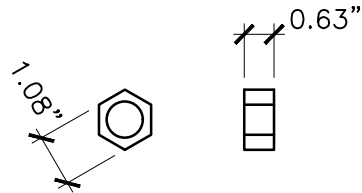

WASHER X2

NUT X2

PROPERTY OF:

PRODUCT DESCRIPTION:

24" THREADED ADJUSTABLE ANTI-ROTATION PIN

ALL DIMENSIONS $\pm 0.125"$

PART NUMBER:

8809-24